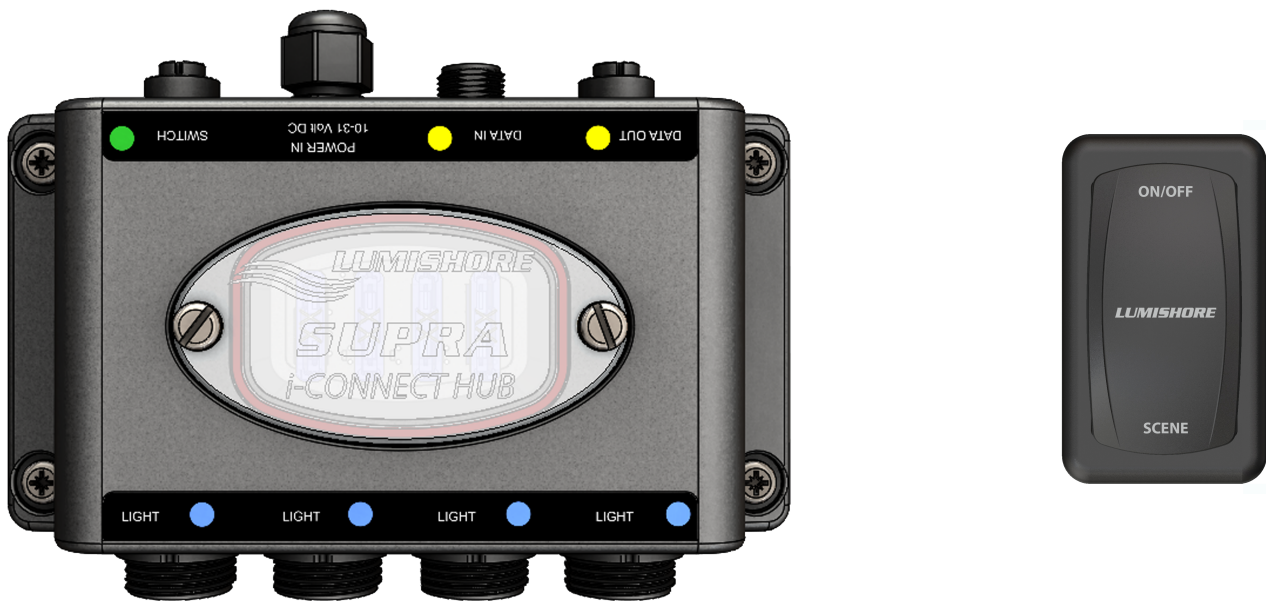

## SUPRA i-Connect Hub and SUPRA i-Connect Hub Switch Instructions

**Installation**

The instructions for installing the SUPRA i-Connect Hub and the SUPRA i-Connect Hub Switch are included in the installation instructions of the light.