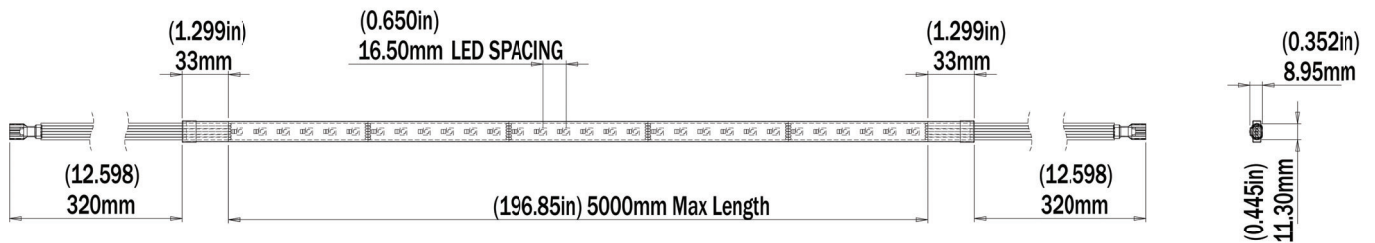

## Cut and Seal LUX Superbright Strip Light SL180 (IP68)

PART DESCRIPTION		CUT AND SEAL - LUX SUPERBRIGHT STRIP LIGHT - 180 LED PER METER - IP68	
Part Number	60-0466-1000 - LUX Strip Light SL180 (IP68) CRGBW - 1000mm (Cut and Seal) 60-0466-2500 - LUX Strip Light SL180 (IP68) CRGBW - 2500mm (Cut and Seal) 60-0466-5000 - LUX Strip Light SL180 (IP68) CRGBW - 5000mm (Cut and Seal)		
Available colors	Full Spectrum RGB and White Color Temperature Tunable (2700K to 6500K) in the same LED strip		
LED type	Warm White, Cold White, Red, Green and Blue (5 Channel)		
LED Density	180 LEDs per meter		
Warranty	3 Years		
Compatible Drivers	LUX Strip Light Driver (see accessories)		
Customer Control Options	EOS-LUX Command Center Customer Supplied Momentary Switch		
Installation	Cut to length, and seal the cut end before installation Plug and Play		

### Cut and Seal LUX Superbright Strip Light SL180 (IP68)

#### TECHNICAL

Compatible Drivers	LUX Strip Light Driver (see accessories)
Number of LED strips per Driver	Multiple - up to 10m (32.8') total

#### PHYSICAL

Ingress Protection	IP68
Cross Section	14.5mm x 5mm (0.57" x 0.2")
Lengths Available	1m, 2.5m and 5m (3.3ft, 8.2ft and 16.4ft) (not including cables)
Construction	Fully Encapsulated and Potted
Mechanical Installation	Cut to Length and Seal before install Cut in 100mm steps Adhesive Backing and Screw Clips
Weight - g/m (oz/ft)	95 g/m (1 oz/ft)
UV Resistant	Yes
Salt Spray Tested	Yes
Installation Location	Outdoor / Partially Covered Areas/ Indoor For above water applications only