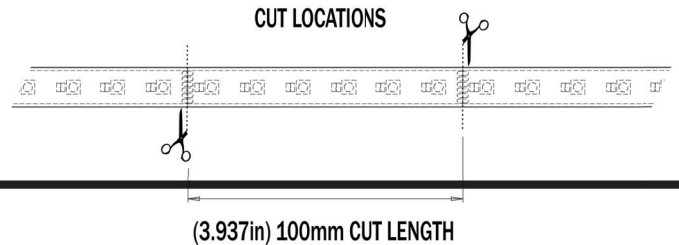

## Cut and Seal LUX Superbright Strip Light SL180 (IP68)

PART DESCRIPTION		CUT AND SEAL - LUX SUPERBRIGHT STRIP LIGHT - 180 LED PER METER - IP68	
Part Number	60-0466-1000 - LUX Strip Light SL180 (IP68) CRGBW - 1000mm (Cut and Seal) 60-0466-2500 - LUX Strip Light SL180 (IP68) CRGBW - 2500mm (Cut and Seal) 60-0466-5000 - LUX Strip Light SL180 (IP68) CRGBW - 5000mm (Cut and Seal)		
Available colors	Full Spectrum RGB and White Color Temperature Tunable (2700K to 6500K) in the same LED strip		
LED type	Warm White, Cold White, Red, Green and Blue (5 Channel)		
LED Density	180 LEDs per meter		
Warranty	3 Years		
Compatible Drivers	LUX Strip Light Driver (see accessories)		
Customer Control Options	EOS-LUX Command Center Customer Supplied Momentary Switch		
Installation	Cut to length, and seal the cut end before installation Plug and Play		

SUGGESTED MOUNTING BRACKET SPACING

CUT LOCATIONS

EMEA: [Info@Lumishore.com](mailto:Info@Lumishore.com) | USA: [Sales@LumishoreUSA.com](mailto:Sales@LumishoreUSA.com)

Units 11 & 12, Ashmount Business Park, Upper Fforest Way, Swansea, SA6 8QR | 7137 24th Court East, Sarasota, FL 34243, USA

### Cut and Seal LUX Superbright Strip Light SL180 (IP68)

#### PHYSICAL

Ingress Protection	IP68
Cross Section	14.5mm x 5mm (0.57" x 0.2")
Lengths Available	1m, 2.5m and 5m (3.3ft, 8.2ft and 16.4ft) (not including cables)
Construction	Fully Encapsulated and Potted
Mechanical Installation	Cut to Length and Seal before install Cut in 100mm steps Adhesive Backing and Screw Clips
Weight - g/m (oz/ft)	95 g/m (1 oz/ft)
UV Resistant	Yes
Salt Spray Tested	Yes
Installation Location	Outdoor / Partially Covered Areas/ Indoor For above water applications only