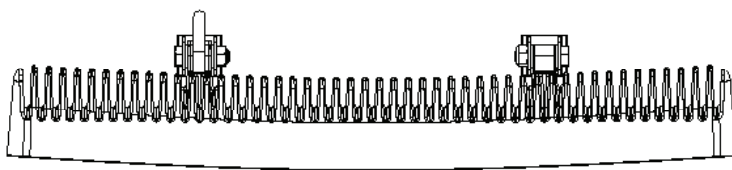

eclipse
White

FLOOD LIGHT 18"

ABOVEWATER LED FLOOD LIGHT

PART DESCRIPTION	LED FLOOD LIGHT 18"
Part Number	60-0469
Available Colors	White (5500 K)
Lumens	22,250
Fixture Lumens (White)	10,000
Number & Type Of LED	12 x 10W White LED
LED Power - HICOB Array	Yes
Typical LED Life	50,000+ Hours
Warranty	3 Years
User Control Options	On/Off Switch (Third party supplied) ECLIPSE Command Center EOS-LUX Command Center
Electrical Installation	Simple 2 Wire Connection (3 Wires when used with ECLIPSE Command Center, or EOS-LUX Command Center)
Housing Type	Powder Coated Aluminium Body with Frosted Lens

PHYSICAL

Beam Angle	70° - 90° Oval Beam
Water Ingress Protection Rating	IP68
Light Dimensions including Bracket (LxWxH)	39.4 x 5.3 x 7.3 cm (15.49 x 2.08 x 2.86 in)
Housing Type	Powder Coated Aluminium Body with Frosted Lens
Light Cable Length	50cm (19.7 in)*
Weight	1100g (2.42 Lbs)
Mechanical Installation	Stainless Steel Fixing Brackets