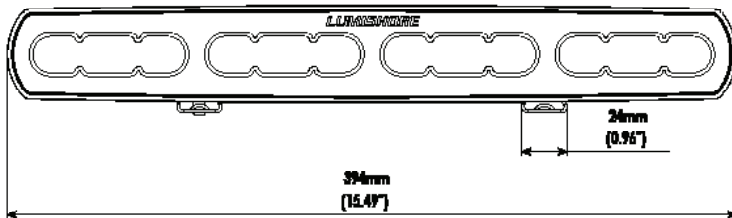

eclipse
White

FLOOD LIGHT 18"

ABOVEWATER LED FLOOD LIGHT

PART DESCRIPTION	LED FLOOD LIGHT 18"
Part Number	60-0469
Available Colors	White (5500 K)
Lumens	22,250
Fixture Lumens (White)	10,000
Number & Type Of LED	12 x 10W White LED
LED Power - HICOB Array	Yes
Typical LED Life	50,000+ Hours
Warranty	3 Years
User Control Options	On/Off Switch (Third party supplied) ECLIPSE Command Center EOS-LUX Command Center
Electrical Installation	Simple 2 Wire Connection (3 Wires when used with ECLIPSE Command Center, or EOS-LUX Command Center)
Housing Type	Powder Coated Aluminium Body with Frosted Lens

PHYSICAL

Beam Angle	70° - 90° Oval Beam
Water Ingress Protection Rating	IP68
Light Dimensions including Bracket (LxWxH)	39.4 x 5.3 x 7.3 cm (15.49 x 2.08 x 2.86 in)
Housing Type	Powder Coated Aluminium Body with Frosted Lens
Light Cable Length	50cm (19.7 in)*
Weight	1100g (2.42 Lbs)
Mechanical Installation	Stainless Steel Fixing Brackets