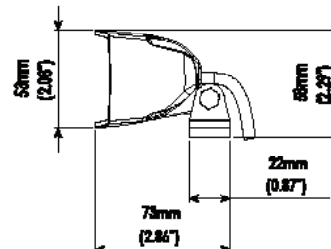

eclipse
White

FLOOD LIGHT 18"

ABOVEWATER LED FLOOD LIGHT

PART DESCRIPTION	LED FLOOD LIGHT 18"
Part Number	60-0469
Available Colors	White (5500 K)
Lumens	22,250
Fixture Lumens (White)	10,000
Number & Type Of LED	12 x 10W White LED
LED Power - HICOB Array	Yes
Typical LED Life	50,000+ Hours
Warranty	3 Years
User Control Options	On/Off Switch (Third party supplied) ECLIPSE Command Center EOS-LUX Command Center
Electrical Installation	Simple 2 Wire Connection (3 Wires when used with ECLIPSE Command Center, or EOS-LUX Command Center)
Housing Type	Powder Coated Aluminium Body with Frosted Lens

PHYSICAL

Beam Angle	70° - 90° Oval Beam
Water Ingress Protection Rating	IP68
Light Dimensions including Bracket (LxWxH)	39.4 x 5.3 x 7.3 cm (15.49 x 2.08 x 2.86 in)
Housing Type	Powder Coated Aluminium Body with Frosted Lens
Light Cable Length	50cm (19.7 in)*
Weight	1100g (2.42 Lbs)
Mechanical Installation	Stainless Steel Fixing Brackets