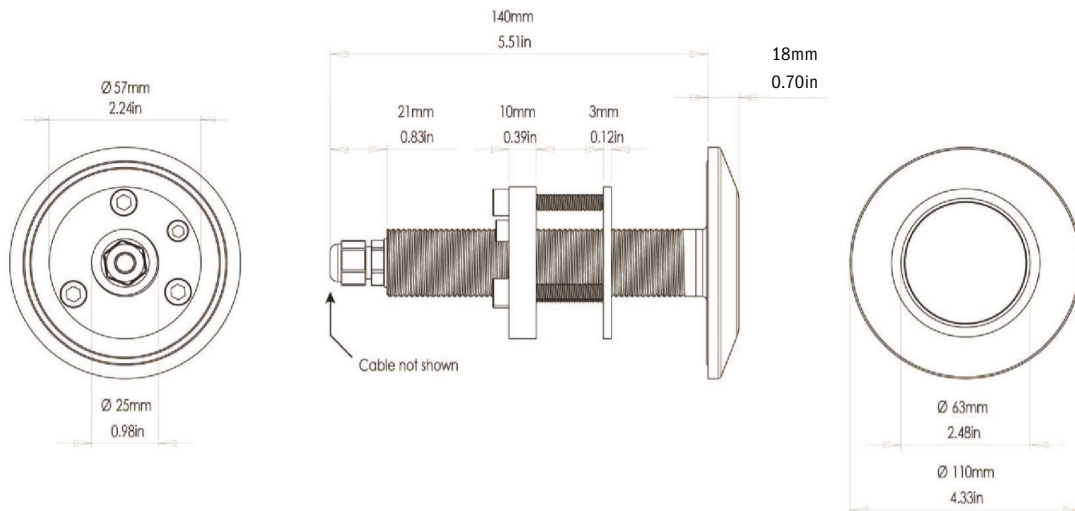

# THX804

THRU-HULL UNDERWATER LED LIGHT

PART DESCRIPTION	EOS THX804 THRU-HULL UNDERWATER LED LIGHT
Part Number	60-0549
Available Colors	Full Color Change (RGBW)
Lumens	27,000
Fixture Lumens (White)	12,000
Number & Type Of LED	White-24×10W / Green-24×3W / Blue-24×3W / Red-32×3W
LED Power - HICOB Array	Yes
Typical LED Life	50,000+ Hours
Warranty	3 Years
User Control Options	Certified MFD Screen EOS-LUX-SUPRA Display WiFi Control from Smart Phone or Connected Device (via MFD or 2204i Wifi)
Electrical Installation	Plug-and-Play Connections
Housing Type	Marine Bronze Body with Borosilicate Glass Lens

# THX804

THRU-HULL UNDERWATER LED LIGHT

TECHNICAL	
Driver	Multi-Channel External Driver
Supply Voltage Range	10.5–31 V DC
Max Current Draw 12/24V	8.8 A / 4.4 A
Surge Protection	Yes (3,000V)
ATRB (Automatic Thermal Roll-Back)	Yes
Low Voltage Protection	Automatic Voltage Roll-Back Control And Low Voltage Cut Out
Auto Power Control	Yes - Intelligent Multi-Channel Power Management
“Soft Start” Electronics Protection	Yes
Reverse Polarity Protection	Yes
In Rush Current Protection	Yes
Power Line Noise Suppression	Yes
Communications Protocol	Lumi-DMX (DMX 512 and RDMX Compatible)
Electrical Installation	Plug-and-Play Connections
Max Vessel Length	100m (330')
PHYSICAL	
Beam Angle	110°
Water Ingress Protection Rating	IP68
Light Face Diameter	110mm (4.33")
Profile (Height) Of Housing	18mm (0.70")
Shaft Length	140mm (5.51")
Housing Type	Marine Bronze Body with Borosilicate Glass Lens
Light Cable Length	3M (9.8') Standard
Hole Cut-Out for Shaft (Hole Cutter Size)	Metric: 27mm Imperial: 1-1/16 " (1.0625")
Weight	1.2 Kg (2.6 Lbs)
Bonding	Required (Bonding Connection Provided on Light)
Isolation Option	Hull Isolation Sleeves Available For Metal Hull Installation