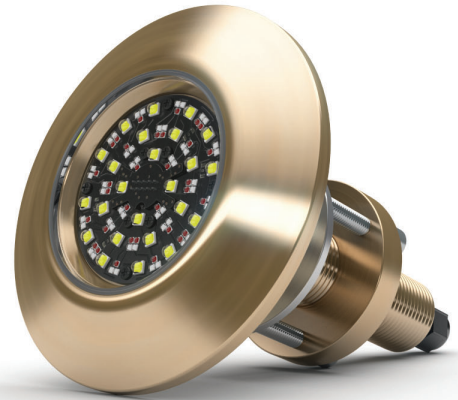

**EOS Series - Full Color Change**

# THX804

THRU-HULL UNDERWATER LED LIGHT

PART DESCRIPTION	EOS THX804 THRU-HULL UNDERWATER LED LIGHT
Part Number	60-0549
Available Colors	Full Color Change (RGBW)
Lumens	27,000
Fixture Lumens (White)	12,000
Number & Type Of LED	White-24×10W / Green-24×3W / Blue-24×3W / Red-32×3W
LED Power - HICOB Array	Yes
Typical LED Life	50,000+ Hours
Warranty	3 Years
User Control Options	Certified MFD Screen EOS-LUX-SUPRA Display WiFi Control from Smart Phone or Connected Device (via MFD or 2204i Wifi)
Electrical Installation	Plug-and-Play Connections
Housing Type	Marine Bronze Body with Borosilicate Glass Lens

## EOS Series - Full Color Change

# THX804

THRU-HULL UNDERWATER LED LIGHT

TECHNICAL	
Driver	Multi-Channel External Driver
Supply Voltage Range	10.5–31 V DC
Max Current Draw 12/24V	8.8 A / 4.4 A
Surge Protection	Yes (3,000V)
ATRB (Automatic Thermal Roll-Back)	Yes
Low Voltage Protection	Automatic Voltage Roll-Back Control And Low Voltage Cut Out
Auto Power Control	Yes - Intelligent Multi-Channel Power Management
“Soft Start” Electronics Protection	Yes
Reverse Polarity Protection	Yes
In Rush Current Protection	Yes
Power Line Noise Suppression	Yes
Communications Protocol	Lumi-DMX (DMX 512 and RDMX Compatible)
Electrical Installation	Plug-and-Play Connections
Max Vessel Length	100m (330')
PHYSICAL	
Beam Angle	110°
Water Ingress Protection Rating	IP68
Light Face Diameter	110mm (4.33")
Profile (Height) Of Housing	18mm (0.70")
Shaft Length	140mm (5.51")
Housing Type	Marine Bronze Body with Borosilicate Glass Lens
Light Cable Length	3M (9.8') Standard
Hole Cut-Out for Shaft (Hole Cutter Size)	Metric: 27mm Imperial: 1-1/16 " (1.0625")
Weight	1.2 Kg (2.6 Lbs)
Bonding	Required (Bonding Connection Provided on Light)
Isolation Option	Hull Isolation Sleeves Available For Metal Hull Installation