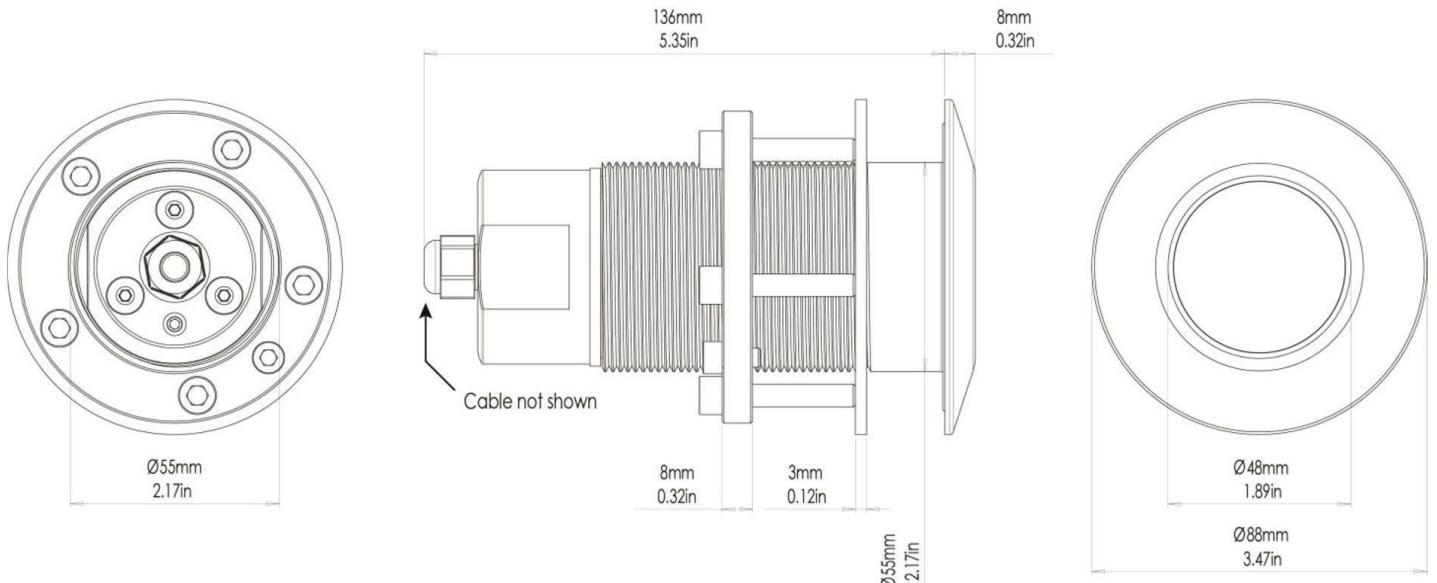

EOS Series - Full Color Change

TIX404

INTERCHANGEABLE THRU-HULL UNDERWATER LED LIGHT

PART DESCRIPTION	EOS TIX404 INTERCHANGEABLE THRU-HULL UNDERWATER LED LIGHT
Part Number	60-0558
Available Colors	Full EOS Color Change (RGBW)
Lumens	16,875
Fixture Lumens (White)	7,500
Number & Type Of LED	White-12×10W / Green-12×3W / Blue-12×3W / Red-16×3W
LED Power - HICOB Array	Yes
Typical LED Life	50,000+ Hours
Warranty	3 Years
User Control Options	Certified MFD Screen EOS-LUX-SUPRA Display WiFi Control from Smart Phone or Connected Device (via MFD or 2204i Wifi)
Electrical Installation	Plug-and-Play Connections
Housing Type	Marine Bronze Body with Borosilicate Glass Lens

TIX404

INTERCHANGEABLE THRU-HULL UNDERWATER LED LIGHT

TECHNICAL	
Driver	Multi-Channel Internal Driver
Supply Voltage Range	10.5–31 V DC
Max Current Draw 12/24V	5.8 A/2.9 A
Surge Protection	Yes (3,000V)
ATRB (Automatic Thermal Roll-Back)	Yes
Low Voltage Protection	Automatic Voltage Roll-Back Control And Low Voltage Cut Out
Auto Power Control	Yes - Intelligent Multi-Channel Power Management
“Soft Start” Electronics Protection	Yes
Reverse Polarity Protection	Yes
In Rush Current Protection	Yes
Power Line Noise Suppression	Yes
Communications Protocol	Lumi-DMX (DMX 512 and RDMX Compatible)
Electrical Installation	Plug-and-Play Connections
Max Vessel Length	25m (80')

PHYSICAL	
Beam Angle	110°
Water Ingress Protection Rating	IP68
Light Face Diameter	88mm (3.47")
Profile (Height) Of Housing	8mm (0.32")
Shaft Length	136mm (5.35")
Housing Type	Marine Bronze Body with Borosilicate Glass Lens
Light Cable Length	3m (9'9") Standard, 3m (9'9") Extension cable. Note: 6m (19'6") max total length
Hole Cut-Out for Cable (Drill bit size)	Metric: 57mm Imperial: 2-1/4 " (2.25")
Weight	1.2 Kg (2.6 Lbs)
Bonding	Required (Bonding Connection Provided on Light)
Isolation Option	Hull Isolation Sleeves Available For Metal Hull Installation