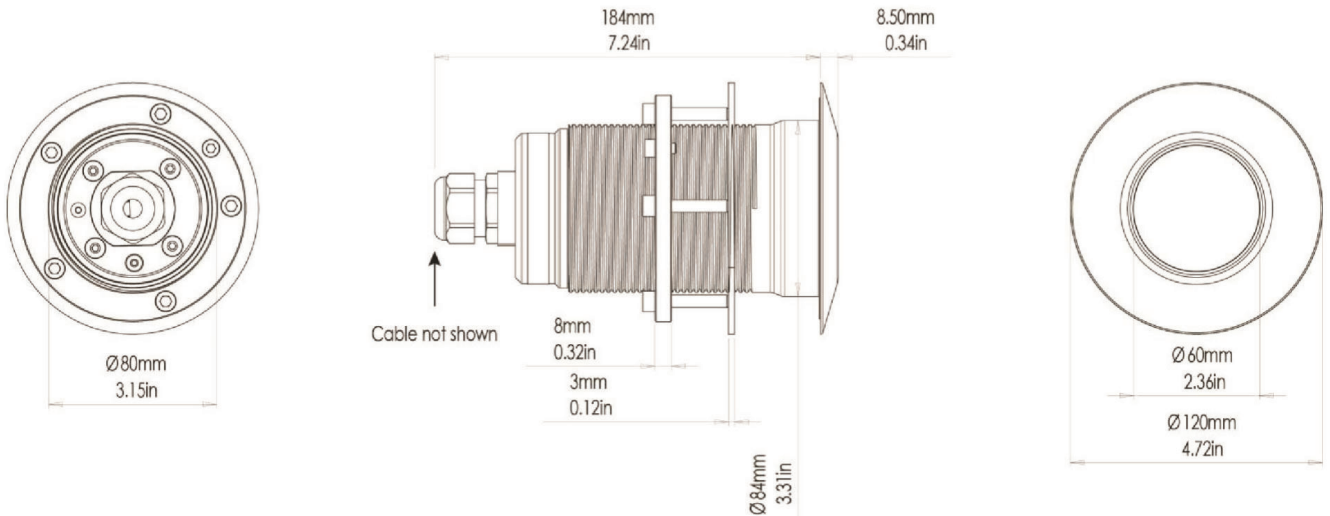

EOS Series - Full Color Change

TIX804

INTERCHANGEABLE THRU-HULL UNDERWATER LED LIGHT

PART DESCRIPTION	EOS TIX804 INTERCHANGEABLE THRU-HULL UNDERWATER LED LIGHT
Part Number	60-0561
Available Colors	Full EOS Color Change (RGBW)
Lumens	27,000
Fixture Lumens (White)	12,000
Number & Type Of LED	White-24×10W / Green-24×3W / Blue-24×3W / Red-32×3W
LED Power - HICOB Array	Yes
Typical LED Life	50,000+ Hours
Warranty	3 Years
User Control Options	Certified MFD Screen EOS-LUX-SUPRA Display WiFi Control from Smart Phone or Connected Device (via MFD or 2204i Wifi)
Electrical Installation	Plug-and-Play Connections
Housing Type	Marine Bronze Body with Borosilicate Glass Lens

EOS Series - Full Color Change

TIX804

INTERCHANGEABLE THRU-HULL UNDERWATER LED LIGHT

TECHNICAL

Driver	Multi-Channel Internal Driver
Supply Voltage Range	10.5–31 V DC
Max Current Draw 12/24V	8.8 A / 4.4 A
Surge Protection	Yes (3,000V)
ATRB (Automatic Thermal Roll-Back)	Yes
Low Voltage Protection	Automatic Voltage Roll-Back Control And Low Voltage Cut Out
Auto Power Control	Yes - Intelligent Multi-Channel Power Management
“Soft Start” Electronics Protection	Yes
Reverse Polarity Protection	Yes
In Rush Current Protection	Yes
Power Line Noise Suppression	Yes
Communications Protocol	Lumi-DMX (DMX 512 and RDMX Compatible)
Electrical Installation	Plug-and-Play Connections
Max Vessel Length	100m (330')

PHYSICAL

Beam Angle	110°
Water Ingress Protection Rating	IP68
Light Face Diameter	120mm (4.72")
Profile (Height) Of Housing	8.5mm (0.34")
Shaft Length	184mm (7.24")
Housing Type	Marine Bronze Body with Borosilicate Glass Lens
Light Cable Length	3M (9.8') Standard
Hole Cut-Out for Shaft (Hole Cutter Size)	Metric: 86mm Imperial: 3-3/8 " (3.375")
Weight	2.7 Kg (5.95 Lbs)
Bonding	Required (Bonding Connection Provided on Light)
Isolation Option	Hull Isolation Sleeves Available For Metal Hull Installation