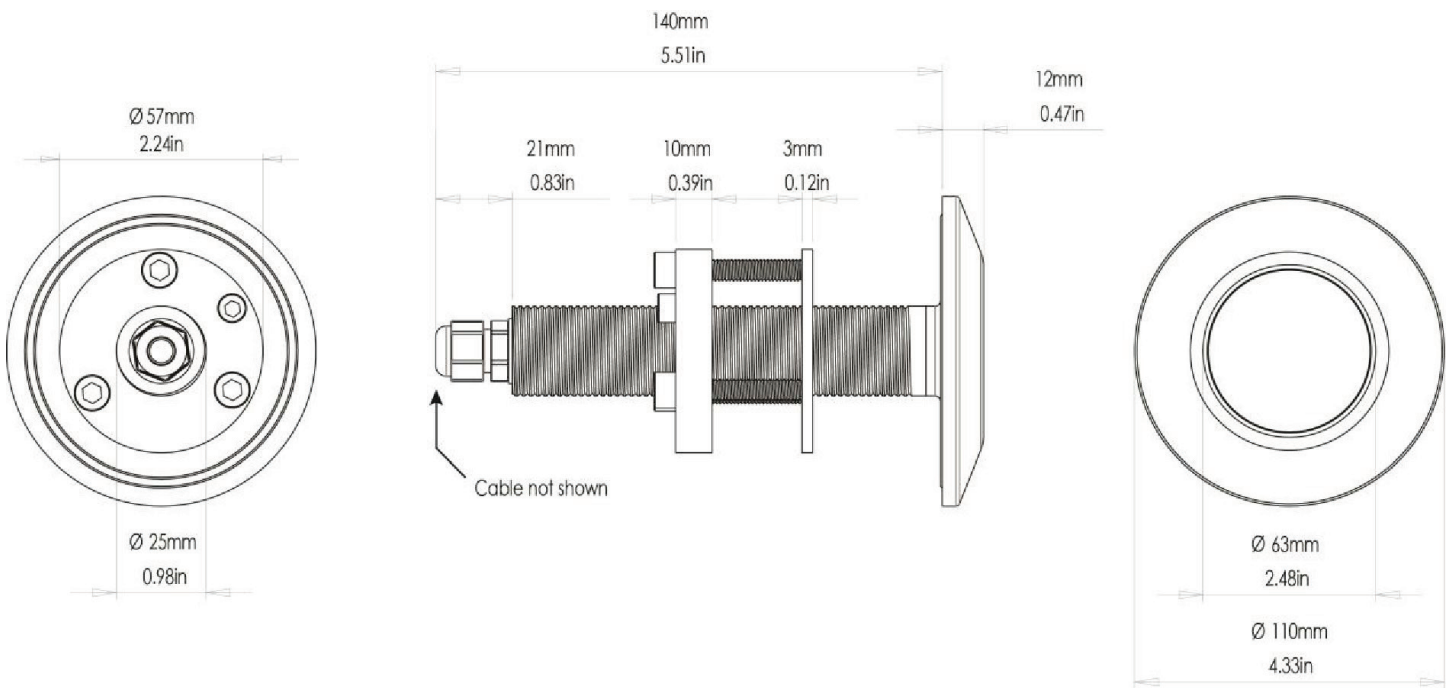

EOS Series - Color Change

THX802

THRU-HULL UNDERWATER LED LIGHT

PART DESCRIPTION	EOS THX802 THRU-HULL UNDERWATER LED LIGHT
Available Colors	Full Color Change (RGBW)
Lumens	23,625
Fixture Lumens (White)	10,500
Number & Type Of LED	White-24×10W / Green-24×3W / Blue-24×3W / Red-32×3W
LED Power - HICOB Array	Yes
Typical LED Life	50,000+ Hours
Warranty	3 Years
User Control Options	EOS STV 2202
THX 802 Set	2 x THX 802 EOS lights, 1 x EOS STV 2202 (PN: 60-0234)

EOS Series - Color Change

THX802

THRU-HULL UNDERWATER LED LIGHT

TECHNICAL	
Driver	Multi-Channel External Driver
Supply Voltage	10.5–31 V DC (AC option also available)
Max Current Draw 12/24V	8.8A / 4.4A
Surge Protection	Yes (3,000V)
ATRB (Automatic Thermal Roll-Back)	Yes
Low Voltage Protection	Automatic Voltage Roll-Back Control And Low Voltage Cut Out
Auto Power Control	Yes - Intelligent Multi-Channel Power Management
“Soft Start” Electronics Protection	Yes
Reverse Polarity Protection	Yes
In Rush Current Protection	Yes
Power Line Noise Suppression	Yes
Communications Protocol	Lumi-DMX (DMX 512 and RDMX Compatible)

PHYSICAL	
Beam Angle	110°
Water Ingress Protection Rating	IP68
Light Face Diameter	110mm (4.33")
Profile (Height) Of Housing	12mm (0.47")
Shaft Length	140 mm (5.51")
Housing Type	Marine Grade Aluminum Bronze
Cable Length	3M (9.8') Standard
Hole Cut-Out for Shaft (Hole Cutter Size)	Metric: 27mm Imperial: 1-1/16 " (1.0625")
Weight	0.96 Kg (2.1lbs)
Bonding	Required
Isolation Option	Hull Isolation Sleeves Available For Metal Hull Installation