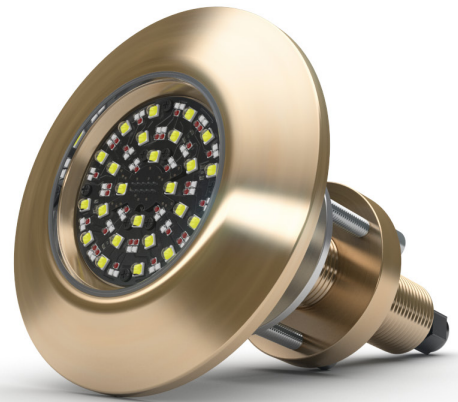

EOS Series - Color Change

THX802

THRU-HULL UNDERWATER LED LIGHT

PART DESCRIPTION	EOS THX802 THRU-HULL UNDERWATER LED LIGHT
Available Colors	Full Color Change (RGBW)
Lumens	23,625
Fixture Lumens (White)	10,500
Number & Type Of LED	White-24×10W / Green-24×3W / Blue-24×3W / Red-32×3W
LED Power - HICOB Array	Yes
Typical LED Life	50,000+ Hours
Warranty	3 Years
User Control Options	EOS STV 2202
THX 802 Set	2 x THX 802 EOS lights, 1 x EOS STV 2202 (PN: 60-0234)

EOS Series - Color Change

THX802

THRU-HULL UNDERWATER LED LIGHT

TECHNICAL	
Driver	Multi-Channel External Driver
Supply Voltage	10.5–31 V DC (AC option also available)
Max Current Draw 12/24V	8.8A / 4.4A
Surge Protection	Yes (3,000V)
ATRB (Automatic Thermal Roll-Back)	Yes
Low Voltage Protection	Automatic Voltage Roll-Back Control And Low Voltage Cut Out
Auto Power Control	Yes - Intelligent Multi-Channel Power Management
“Soft Start” Electronics Protection	Yes
Reverse Polarity Protection	Yes
In Rush Current Protection	Yes
Power Line Noise Suppression	Yes
Communications Protocol	Lumi-DMX (DMX 512 and RDMX Compatible)

PHYSICAL	
Beam Angle	110°
Water Ingress Protection Rating	IP68
Light Face Diameter	110mm (4.33")
Profile (Height) Of Housing	12mm (0.47")
Shaft Length	140 mm (5.51")
Housing Type	Marine Grade Aluminum Bronze
Cable Length	3M (9.8') Standard
Hole Cut-Out for Shaft (Hole Cutter Size)	Metric: 27mm Imperial: 1-1/16 " (1.0625")
Weight	0.96 Kg (2.1lbs)
Bonding	Required
Isolation Option	Hull Isolation Sleeves Available For Metal Hull Installation