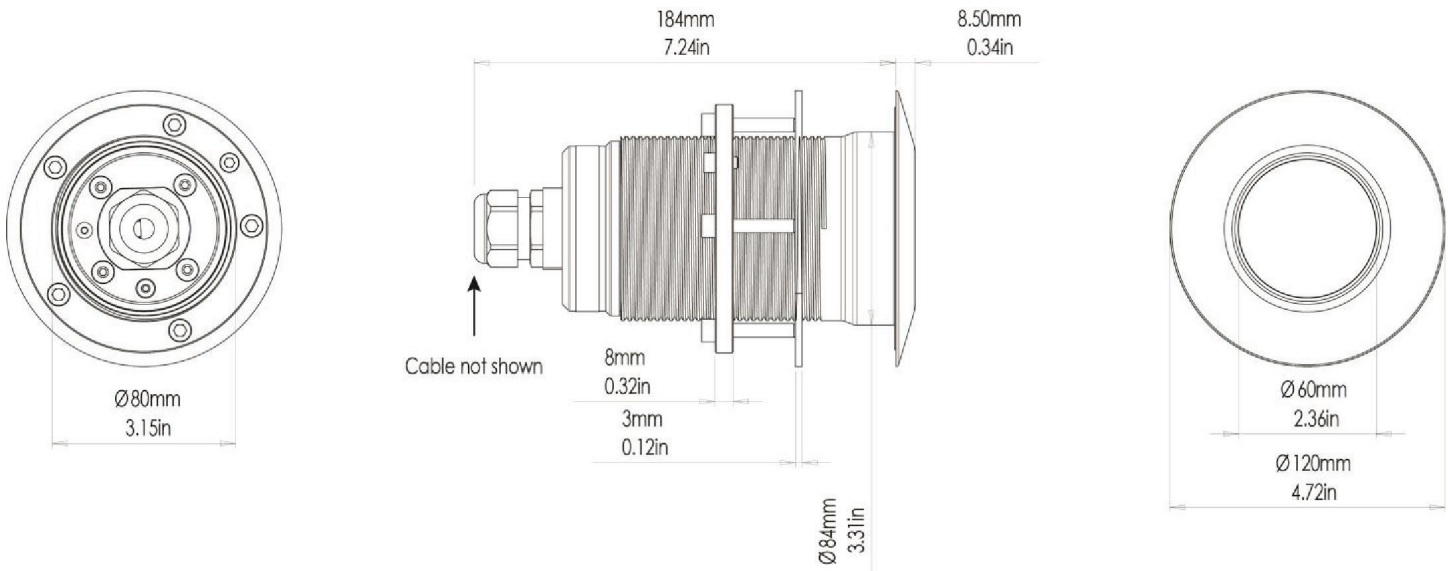

PART DESCRIPTION	EOS TIX802 INTERCHANGEABLE THRU-HULL UNDERWATER LED LIGHT
Available Colors	Full Color Change (RGBW)
Lumens	23,625
Fixture Lumens (White)	10,500
Number & Type Of LED	White-24×10W / Green-24×3W / Blue-24×3W / Red-32×3W
LED Power - HICOB Array	Yes
Typical LED Life	50,000+ Hours
Warranty	3 Years
User Control Options	EOS STV 2202
TIX 802 Set	2 x TIX 802 Lights, 1 x EOS STV 2202 (PN:60-0228)