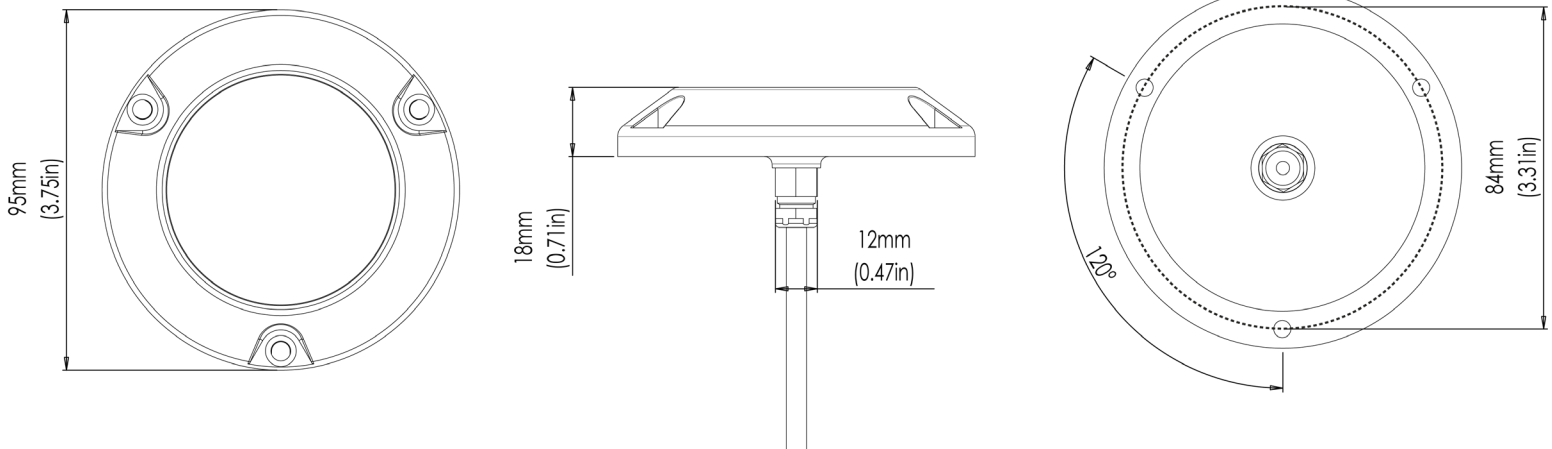

EMEA: Info@Lumishore.com | USA: Sales@LumishoreUSA.com

Units 11 & 12, Ashmount Business Park, Upper Fforest Way, Swansea, SA6 8QR | 7137 24th Court East, Sarasota, FL 34243, USA