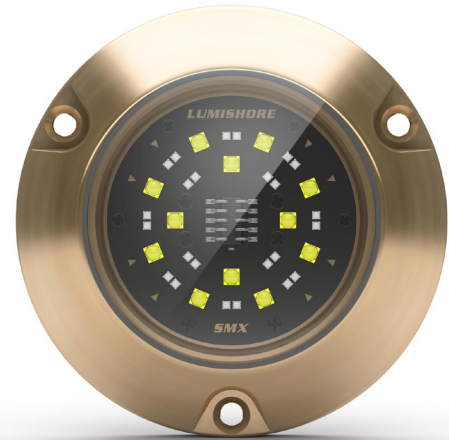

LUMI-LINK™

**SUPRA Series - Dual Color**

# SMX53

SURFACE MOUNT UNDERWATER LED LIGHT

PART DESCRIPTION	SUPRA SMX53 SURFACE MOUNT UNDERWATER LED LIGHT
Part Number	60-0314
Available Colors	Dual Color (Blue & White)
Lumens	13,725
Fixture Lumens (White)	6,100
Number & Type Of LED	White-12×5W / Blue-24×3W
LED Power - HICOB Array	Yes
Typical LED Life	50,000+ Hours
Warranty	2 Years
User Control Options	On/Off Switch (Third party supplied), SUPRA i-Connect Hub & Switch, Control via certified MFD or Lumi-Link 2204i Display*
Electrical Installation	Simple 2 Wire Connection or SUPRA i-Connect Hub with Switch
Housing Type	Marine Bronze Body with Borosilicate Glass Lens

# SMX53

SURFACE MOUNT UNDERWATER LED LIGHT

**TECHNICAL**

Driver	Multi-Channel Internal Driver
Supply Voltage Range	10.5–31 V DC
Max Current Draw 12/24V	5.3 A/2.6 A
Surge Protection	Yes (3,000V)
ATRB (Automatic Thermal Roll-Back)	Yes
Low Voltage Protection	Automatic Voltage Roll-Back Control And Low Voltage Cut Out
Auto Power Control	Yes - Intelligent Multi-Channel Power Management
“Soft Start” Electronics Protection	Yes
Reverse Polarity Protection	Yes
In Rush Current Protection	Yes
Power Line Noise Suppression	Yes
Bonding	Not Required
Electrical Installation	Simple 2 Wire Connection OR SUPRA i-Connect Hub with Lumi-Switch
Max Vessel Length	15m (50')
Hull Material Type	All (Isolation Kit Must Be Used On Conductive Hull Materials)

**PHYSICAL**

Beam Angle	90°
Water Ingress Protection Rating	IP68
Light Face Diameter	95mm (3.75")
Profile (Height) Of Housing	18mm (0.71")
Housing Type	Marine Bronze Body with Borosilicate Glass Lens
Light Cable Length	2m (6'6") Standard (Can be extended *)
Hole Cut-Out for Cable (Drill bit size)	Metric: 13.5mm Imperial: 17/32" (0.5313")
Weight	600g (1.32 Lbs)
Mechanical Installation	3 x Marine Bronze Screws (Provided)