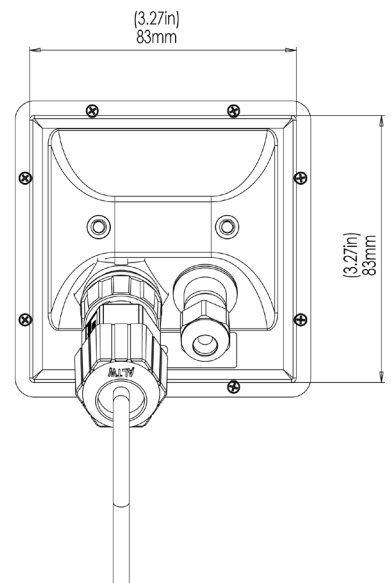

LUMI-LINK

Lumi-Link Display STV 2204i

DASH MOUNT FULL COLOR CHANGE CONTROLLER

PART DESCRIPTION	FULL COLOR CHANGE CONTROLLER
Part Number	60-0369
Works With	Lumi-Link Command Center (All Compatible Lumishore LUX and EOS Lumi-Link lighting Products)
Warranty	2 years
Key Functions	Easy Control of your lights Interior or Exterior Mounting Full Color 3.5" LCD Touch Screen & Rotary Dial Control Add more Displays for control from multiple locations Specially Designed for Ease of Installation Plug and Play Connections

Lumi-Link Display STV 2204i

DASH MOUNT FULL COLOR CONTROLLER

TECHNICAL

Number of nodes per Command Center (Max)	85+ Nodes (1000+ Lights)
Screen Type	Full Color 3.5" LCD Touchscreen
Supply Voltage Range	10.5 - 31 V DC
Max Current Draw 12/24V	0.3 A / 0.15 A
Surge Protection	Yes (3000V)
Low Voltage Protection	Low / High Voltage Cut Out
In Rush Current Protection	Yes
Power Line Noise Suppression	Yes
Bonding	Not Required
Reverse Polarity Protection	Yes
Load Dump Protection	Yes
ISO 8846 (Ignition Protection)	Yes

+ Please contact Lumishore for advice on how to control more than 85 nodes in the same system

PHYSICAL

Water Ingress Protection Rating	IP68
Sun cover	Provided
Housing Type	Glass Bridge Style Front with Polymer Molded Recessed Back
Hole Cut-Out for Controller	83mm (3.27") x 83mm (3.27")
Weight	240 g (8.4 Oz)
Installation	Panel Mount - Bracket Provided