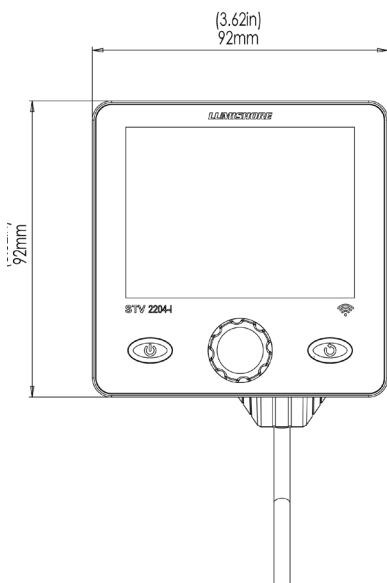

LUMI-LINK

Lumi-Link Display STV 2204i

DASH MOUNT FULL COLOR CHANGE CONTROLLER

PART DESCRIPTION	FULL COLOR CHANGE CONTROLLER
Part Number	60-0369
Works With	Lumi-Link Command Center (All Compatible Lumishore LUX and EOS Lumi-Link lighting Products)
Warranty	2 years
Key Functions	Easy Control of your lights Interior or Exterior Mounting Full Color 3.5" LCD Touch Screen & Rotary Dial Control Add more Displays for control from multiple locations Specially Designed for Ease of Installation Plug and Play Connections

Lumi-Link Display STV 2204i

DASH MOUNT FULL COLOR CONTROLLER

TECHNICAL

Number of nodes per Command Center (Max)	85+ Nodes (1000+ Lights)
Screen Type	Full Color 3.5" LCD Touchscreen
Supply Voltage Range	10.5 - 31 V DC
Max Current Draw 12/24V	0.3 A / 0.15 A
Surge Protection	Yes (3000V)
Low Voltage Protection	Low / High Voltage Cut Out
In Rush Current Protection	Yes
Power Line Noise Suppression	Yes
Bonding	Not Required
Reverse Polarity Protection	Yes
Load Dump Protection	Yes
ISO 8846 (Ignition Protection)	Yes

+ Please contact Lumishore for advice on how to control more than 85 nodes in the same system

PHYSICAL

Water Ingress Protection Rating	IP68
Sun cover	Provided
Housing Type	Glass Bridge Style Front with Polymer Molded Recessed Back
Hole Cut-Out for Controller	83mm (3.27") x 83mm (3.27")
Weight	240 g (8.4 Oz)
Installation	Panel Mount - Bracket Provided