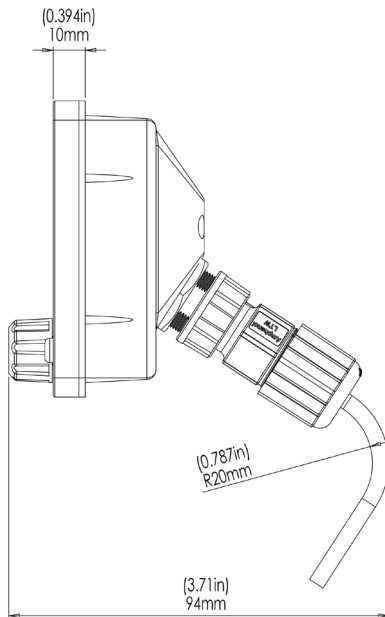

LUMI-LINK

Lumi-Link Display STV 2204i

DASH MOUNT FULL COLOR CHANGE CONTROLLER

PART DESCRIPTION	FULL COLOR CHANGE CONTROLLER
Part Number	60-0369
Works With	Lumi-Link Command Center (All Compatible Lumishore LUX and EOS Lumi-Link lighting Products)
Warranty	2 years
Key Functions	Easy Control of your lights Interior or Exterior Mounting Full Color 3.5" LCD Touch Screen & Rotary Dial Control Add more Displays for control from multiple locations Specially Designed for Ease of Installation Plug and Play Connections

Lumi-Link Display STV 2204i

DASH MOUNT FULL COLOR CONTROLLER

TECHNICAL

Number of nodes per Command Center (Max)	85+ Nodes (1000+ Lights)
Screen Type	Full Color 3.5" LCD Touchscreen
Supply Voltage Range	10.5 - 31 V DC
Max Current Draw 12/24V	0.3 A / 0.15 A
Surge Protection	Yes (3000V)
Low Voltage Protection	Low / High Voltage Cut Out
In Rush Current Protection	Yes
Power Line Noise Suppression	Yes
Bonding	Not Required
Reverse Polarity Protection	Yes
Load Dump Protection	Yes
ISO 8846 (Ignition Protection)	Yes

+ Please contact Lumishore for advice on how to control more than 85 nodes in the same system

PHYSICAL

Water Ingress Protection Rating	IP68
Sun cover	Provided
Housing Type	Glass Bridge Style Front with Polymer Molded Recessed Back
Hole Cut-Out for Controller	83mm (3.27") x 83mm (3.27")
Weight	240 g (8.4 Oz)
Installation	Panel Mount - Bracket Provided