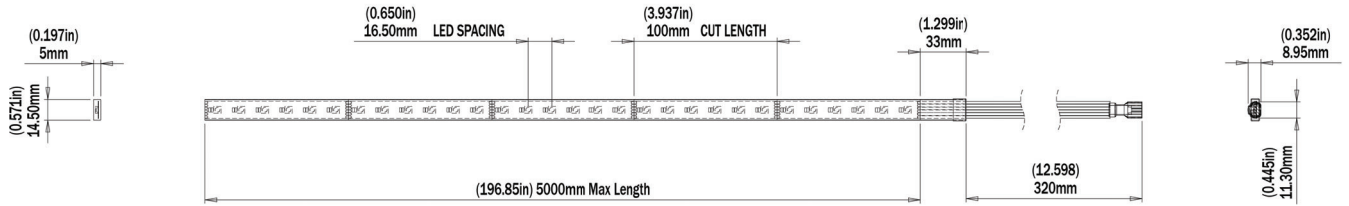

LUX Superbright Strip Light - SL180 (IP68)

PART DESCRIPTION		LUX SUPERBRIGHT STRIP LIGHT - 180 LED PER METER - IP68
Part Number	60-0379	
Available colors	Full Spectrum RGB and White Color Temperature Tunable (2700K to 6500K) in the same LED strip	
LED type	Warm White, Cold White, Red, Green and Blue (5 Channel)	
LED Density	180 LEDs per meter	
Warranty	2 years	
Compatible Drivers	LUX Strip Light Driver (see accessories)	
Customer Control Options	EOS-LUX Command Center Customer Supplied Momentary Switch	
Electrical Installation	Plug and Play	

SUGGESTED MOUNTING BRACKET SPACING

EMEA: Info@Lumishore.com | USA: Sales@LumishoreUSA.com

Units 11 & 12, Ashmount Business Park, Upper Fforest Way, Swansea, SA6 8QR | 7137 24th Court East, Sarasota, FL 34243, USA