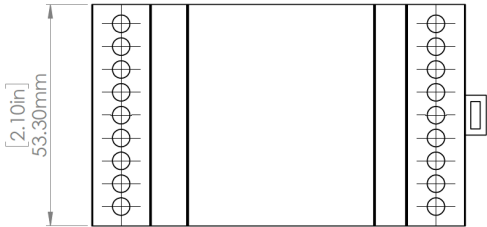

LUMI-LINK™

DIN Rail Lux Strip Light Driver

PART DESCRIPTION	LUX STRIP LIGHT DRIVER
Part Number	60-0442 - Lux Striplight Driver - DIN Rail
For Use With	All Lumishore LED Strip Lights
Features	Full Spectrum RGB and White Color Temperature Tunable (2700K to 6500K) Full Lumi-Link Capability for Lux Smart Lighting Specially Designed for Ease of Installation Plug and Play Connections
Warranty	2 years
Customer Control Options	Lumi-Link Command Center Customer Supplied Momentary Switch

- DMX -
- DMX +
- DMX GND
- DMX -
- DMX +
- SW 3 Vin
- SW 2 Vin
- SW 1 Vin
- SW Vout

- RED
- GRN
- BLU
- WW
- CW
- OUT
- GND
- GND
- Vin

TECHNICAL	
Driver	Multi-Channel Internal Driver
Supply Voltage Range	24V ONLY (23 - 25V DC) Note: Requires External Voltage Stabiliser
Max Current Draw (12/24V DC)	1.5A
Surge Protection	Yes
Low Voltage Protection	Yes
Auto Power Control	Yes - Intelligent Multi-Channel Power Management
“Soft Start” Electronics Protection	Yes
Reverse Polarity Protection	Yes
In Rush Current Protection	Yes
Power Line Noise Suppression	Yes
Max Cable Length to start of LED strip	5m (16.8')
Number of LED strips per Driver	Multiple LED Strips - up to 10m (32.8') total strip length

PHYSICAL	
Size - Not Including Cable Glands or cables (LxWxH)	90mm x 53mm x 58mm (3.55" x 2.1" x 2.26")
Case Construction	High Impact Polycarbonate / ABS (94 VO Flame Retardant)
Electrical Connections	Push fit (14AWG Max)