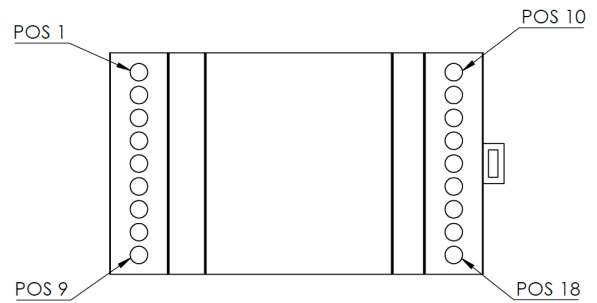

LUMI-LINK™

DIN Rail Lux Strip Light Driver

PART DESCRIPTION	LUX STRIP LIGHT DRIVER
Part Number	60-0442 - Lux Striplight Driver - DIN Rail
For Use With	All Lumishore LED Strip Lights
Features	Full Spectrum RGB and White Color Temperature Tunable (2700K to 6500K) Full Lumi-Link Capability for Lux Smart Lighting Specially Designed for Ease of Installation Plug and Play Connections
Warranty	2 years
Customer Control Options	Lumi-Link Command Center Customer Supplied Momentary Switch

- DMX -
- DMX +
- DMX GND
- DMX -
- DMX +
- SW 3 Vin
- SW 2 Vin
- SW 1 Vin
- SW Vout

- RED
- GRN
- BLU
- WW
- CW
- OUT
- GND
- GND
- Vin

TECHNICAL	
Driver	Multi-Channel Internal Driver
Supply Voltage Range	24V ONLY (23 - 25V DC) Note: Requires External Voltage Stabiliser
Max Current Draw (12/24V DC)	1.5A
Surge Protection	Yes
Low Voltage Protection	Yes
Auto Power Control	Yes - Intelligent Multi-Channel Power Management
“Soft Start” Electronics Protection	Yes
Reverse Polarity Protection	Yes
In Rush Current Protection	Yes
Power Line Noise Suppression	Yes
Max Cable Length to start of LED strip	5m (16.8')
Number of LED strips per Driver	Multiple LED Strips - up to 10m (32.8') total strip length

PHYSICAL	
Size - Not Including Cable Glands or cables (LxWxH)	90mm x 53mm x 58mm (3.55" x 2.1" x 2.26")
Case Construction	High Impact Polycarbonate / ABS (94 VO Flame Retardant)
Electrical Connections	Push fit (14AWG Max)