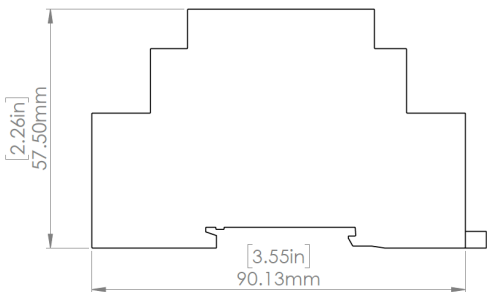

LUMI-LINK™

DIN Rail Lux Strip Light Driver

PART DESCRIPTION	LUX STRIP LIGHT DRIVER
Part Number	60-0442 - Lux Striplight Driver - DIN Rail
For Use With	All Lumishore LED Strip Lights
Features	Full Spectrum RGB and White Color Temperature Tunable (2700K to 6500K) Full Lumi-Link Capability for Lux Smart Lighting Specially Designed for Ease of Installation Plug and Play Connections
Warranty	2 years
Customer Control Options	Lumi-Link Command Center Customer Supplied Momentary Switch

- DMX -
- DMX +
- DMX GND
- DMX -
- DMX +
- SW 3 Vin
- SW 2 Vin
- SW 1 Vin
- SW Vout

- RED
- GRN
- BLU
- WW
- CW
- OUT
- GND
- GND
- Vin

TECHNICAL	
Driver	Multi-Channel Internal Driver
Supply Voltage Range	24V ONLY (23 - 25V DC) Note: Requires External Voltage Stabiliser
Max Current Draw (12/24V DC)	1.5A
Surge Protection	Yes
Low Voltage Protection	Yes
Auto Power Control	Yes - Intelligent Multi-Channel Power Management
“Soft Start” Electronics Protection	Yes
Reverse Polarity Protection	Yes
In Rush Current Protection	Yes
Power Line Noise Suppression	Yes
Max Cable Length to start of LED strip	5m (16.8')
Number of LED strips per Driver	Multiple LED Strips - up to 10m (32.8') total strip length

PHYSICAL	
Size - Not Including Cable Glands or cables (LxWxH)	90mm x 53mm x 58mm (3.55" x 2.1" x 2.26")
Case Construction	High Impact Polycarbonate / ABS (94 VO Flame Retardant)
Electrical Connections	Push fit (14AWG Max)