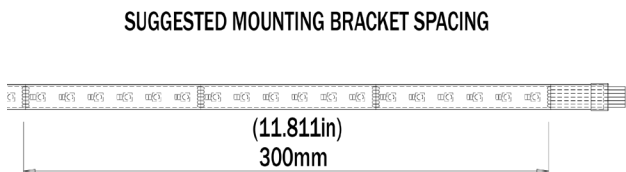

## Cut and Seal LUX Superbright Strip Light SL180 (IP68)

PART DESCRIPTION		CUT AND SEAL - LUX SUPERBRIGHT STRIP LIGHT - 180 LED PER METER - IP68
Part Number	60-0466-1000 - Lux Strip Light SL180 (IP68) CRGBW - 1000mm (Cut and Seal) 60-0466-2500 - Lux Strip Light SL180 (IP68) CRGBW - 2500mm (Cut and Seal) 60-0466-5000 - Lux Strip Light SL180 (IP68) CRGBW - 5000mm (Cut and Seal)	
Available colors	Full Spectrum RGB and White Color Temperature Tunable (2700K to 6500K) in the same LED strip	
LED type	Warm White, Cold White, Red, Green and Blue (5 Channel)	
LED Density	180 LEDs per meter	
Warranty	2 years	
Compatible Drivers	Lux Strip Light Driver (see accessories)	
Customer Control Options	Lumi-Link Command Center Customer Supplied Momentary Switch	
Installation	Cut to length, and seal the cut end before installation Plug and Play	

## Cut and Seal LUX Superbright Strip Light SL180 (IP68)

### PHYSICAL

Ingress Protection	IP68
Cross Section	14.5mm x 5mm (0.57" x 0.2")
Lengths Available	1m, 2.5m and 5m (3.3ft, 8.2ft and 16.4ft) (not including cables)
Construction	Fully Encapsulated and Potted
Mechanical Installation	Cut to Length and Seal before install Cut in 100mm steps Adhesive Backing and Screw Clips
Weight - g/m (oz/ft)	95 g/m (1 oz/ft)
UV Resistant	Yes
Salt Spray Tested	Yes
Installation Location	Outdoor / Partially Covered Areas/ Indoor For above water applications only