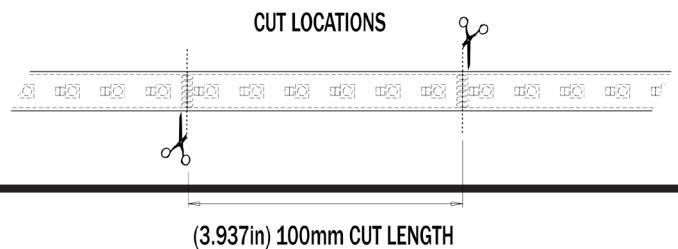

## Cut and Seal LUX Superbright Strip Light SL180 (IP68)

PART DESCRIPTION		CUT AND SEAL - LUX SUPERBRIGHT STRIP LIGHT - 180 LED PER METER - IP68
Part Number	60-0466-1000 - Lux Strip Light SL180 (IP68) CRGBW - 1000mm (Cut and Seal) 60-0466-2500 - Lux Strip Light SL180 (IP68) CRGBW - 2500mm (Cut and Seal) 60-0466-5000 - Lux Strip Light SL180 (IP68) CRGBW - 5000mm (Cut and Seal)	
Available colors	Full Spectrum RGB and White Color Temperature Tunable (2700K to 6500K) in the same LED strip	
LED type	Warm White, Cold White, Red, Green and Blue (5 Channel)	
LED Density	180 LEDs per meter	
Warranty	2 years	
Compatible Drivers	Lux Strip Light Driver (see accessories)	
Customer Control Options	Lumi-Link Command Center Customer Supplied Momentary Switch	
Installation	Cut to length, and seal the cut end before installation Plug and Play	

### PHYSICAL

Ingress Protection	IP68
Cross Section	14.5mm x 5mm (0.57" x 0.2")
Lengths Available	1m, 2.5m and 5m (3.3ft, 8.2ft and 16.4ft) (not including cables)
Construction	Fully Encapsulated and Potted
Mechanical Installation	Cut to Length and Seal before install Cut in 100mm steps Adhesive Backing and Screw Clips
Weight - g/m (oz/ft)	95 g/m (1 oz/ft)
UV Resistant	Yes
Salt Spray Tested	Yes
Installation Location	Outdoor / Partially Covered Areas/ Indoor For above water applications only