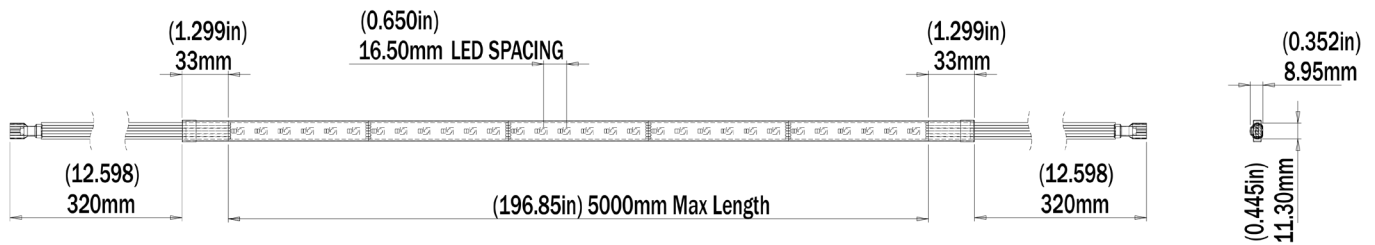

## Cut and Seal LUX Superbright Strip Light SL180 (IP68)

PART DESCRIPTION		CUT AND SEAL - LUX SUPERBRIGHT STRIP LIGHT - 180 LED PER METER - IP68
Part Number	60-0466-1000 - Lux Strip Light SL180 (IP68) CRGBW - 1000mm (Cut and Seal) 60-0466-2500 - Lux Strip Light SL180 (IP68) CRGBW - 2500mm (Cut and Seal) 60-0466-5000 - Lux Strip Light SL180 (IP68) CRGBW - 5000mm (Cut and Seal)	
Available colors	Full Spectrum RGB and White Color Temperature Tunable (2700K to 6500K) in the same LED strip	
LED type	Warm White, Cold White, Red, Green and Blue (5 Channel)	
LED Density	180 LEDs per meter	
Warranty	2 years	
Compatible Drivers	Lux Strip Light Driver (see accessories)	
Customer Control Options	Lumi-Link Command Center Customer Supplied Momentary Switch	
Installation	Cut to length, and seal the cut end before installation Plug and Play	

## Cut and Seal LUX Superbright Strip Light SL180 (IP68)

### TECHNICAL

Compatible Drivers	Lux Strip Light Driver (see accessories)
Number of LED strips per Driver	Multiple - up to 10m (32.8') total

### PHYSICAL

Ingress Protection	IP68
Cross Section	14.5mm x 5mm (0.57" x 0.2")
Lengths Available	1m, 2.5m and 5m (3.3ft, 8.2ft and 16.4ft) (not including cables)
Construction	Fully Encapsulated and Potted
Mechanical Installation	Cut to Length and Seal before install Cut in 100mm steps Adhesive Backing and Screw Clips
Weight - g/m (oz/ft)	95 g/m (1 oz/ft)
UV Resistant	Yes
Salt Spray Tested	Yes
Installation Location	Outdoor / Partially Covered Areas/ Indoor For above water applications only