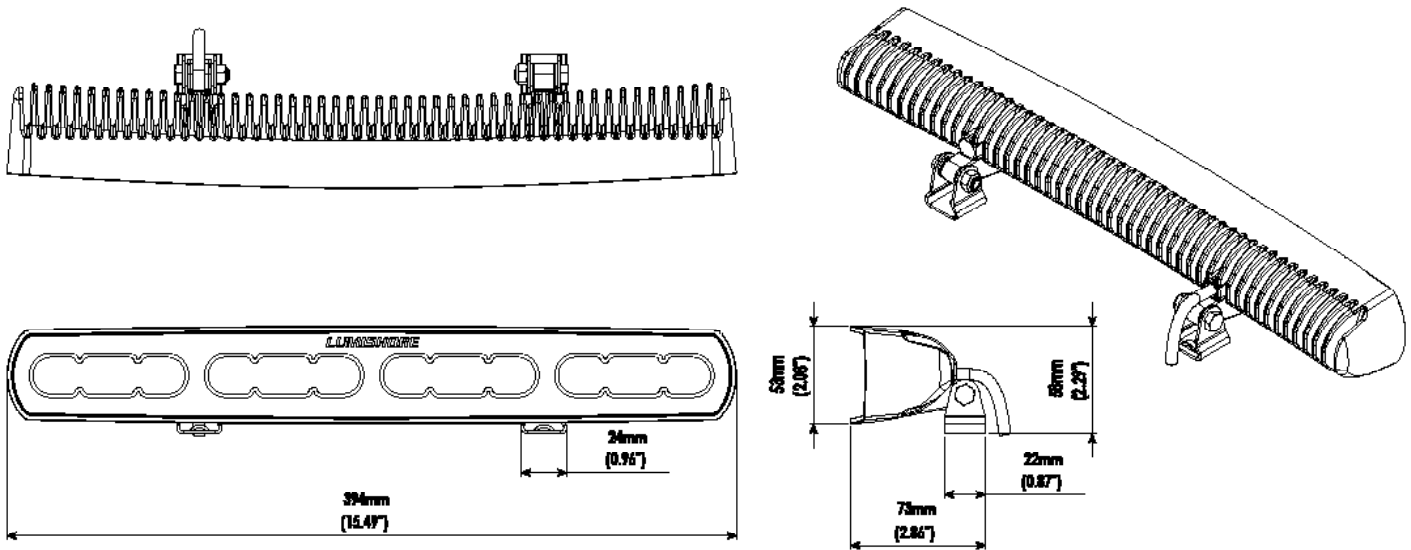

eclipse
White

FLOOD LIGHT 18"

ABOVEWATER LED FLOOD LIGHT

PART DESCRIPTION	LED FLOOD LIGHT 18"
Part Number	60-0469
Available Colors	White (5500 K)
Lumens	22,250
Fixture Lumens (White)	10,000
Number & Type Of LED	12 x 10W White LED
LED Power - HICOB Array	Yes
Typical LED Life	50,000+ Hours
Warranty	2 Years
User Control Options	On/Off Switch (Third party supplied) ECLIPSE Command Center EOS-LUX Command Center
Electrical Installation	Simple 2 Wire Connection (3 Wires when used with ECLIPSE Command Center, or EOS-LUX Command Center)
Housing Type	Powder Coated Aluminium Body with Frosted Lens

TECHNICAL

Driver	Internal Driver
Supply Voltage Range	10.5–31 V DC
Max Current Draw 12/24V	9.2 A/4.6 A
Surge Protection	Yes (3,000V)
ATRB (Automatic Thermal Roll-Back)	Yes
Low Voltage Protection	Automatic Voltage Roll-Back Control And Low Voltage Cut Out
Auto Power Control	Yes - Intelligent Multi-Channel Power Management
“Soft Start” Electronics Protection	Yes
Reverse Polarity Protection	Yes
In Rush Current Protection	Yes
Power Line Noise Suppression	Yes
Bonding	Not Required
Electrical Installation	Simple 2 Wire Connection (3 Wires when used with ECLIPSE Combo Box, or EOS-LUX Command Centre)

PHYSICAL

Beam Angle	70° - 90° Oval Beam
Water Ingress Protection Rating	IP68
Light Dimensions including Bracket (LxWxH)	39.4 x 5.3 x 7.3 cm (15.49 x 2.08 x 2.86 in)
Housing Type	Powder Coated Aluminium Body with Frosted Lens
Light Cable Length	50cm (19.7 in)*
Weight	1100g (2.42 Lbs)
Mechanical Installation	Stainless Steel Fixing Brackets