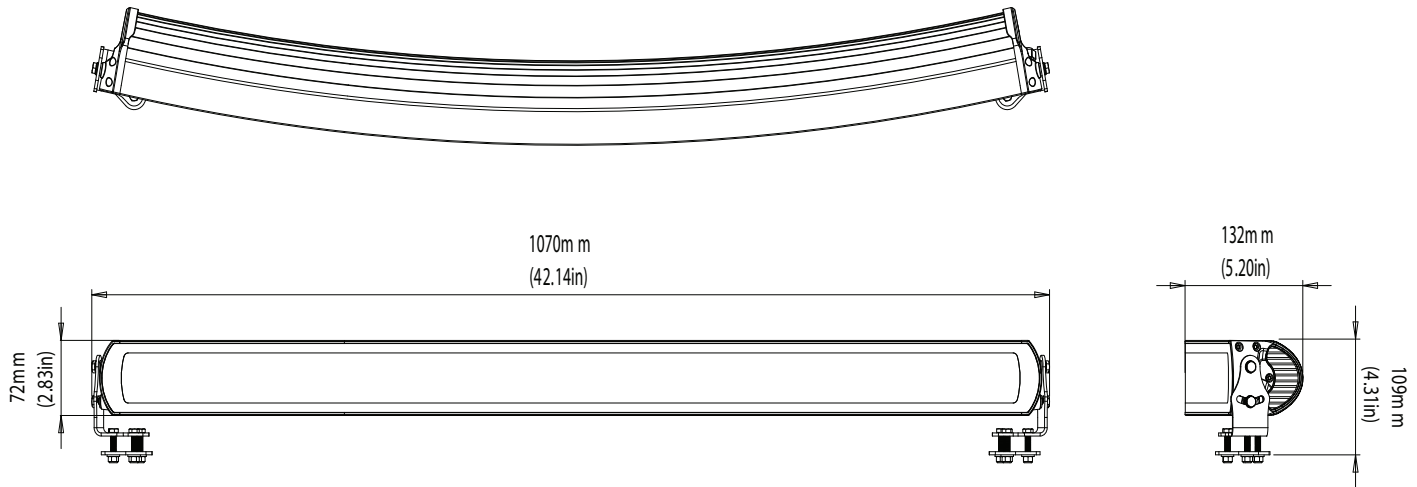

WHITE Curved Light Bar - 40"

ABOVEWATER LED LIGHT BAR

PART DESCRIPTION	WHITE CURVED LED LIGHT BAR 40"
Part Number	60-0473
Available Colors	White (5000 K)
Lumens	71,280
Fixture Lumens (White)	31,680
Number & Type Of LED	80 x 10W White LED
LED Power - HICOB Array	Yes
Typical LED Life	50,000+ Hours
Warranty	3 Years
User Control Options	On/Off Switch (Third party supplied) ECLIPSE Command Center EOS-LUX Command Center
Electrical Installation	Simple 2 Wire Connection (3 Wires when used with ECLIPSE Command Center, or EOS-LUX Command Center)
Housing Type	Powder Coated Aluminium Body with Makrolon Lens

EMEA: Info@Lumishore.com | USA: Sales@LumishoreUSA.com

Units 11 & 12, Ashmount Business Park, Upper Fforest Way, Swansea, SA6 8QR | 7137 24th Court East, Sarasota, FL 34243, USA

WHITE

Curved Light Bar - 40"

ABOVEWATER LED LIGHT BAR

TECHNICAL	
Driver	Internal Driver
Supply Voltage Range	10.5–31 V DC
Max Current Draw 12/24V	25.7 A/12.8 A
Surge Protection	Yes (3,000V)
ATRB (Automatic Thermal Roll-Back)	Yes
Low Voltage Protection	Automatic Voltage Roll-Back Control And Low Voltage Cut Out
Auto Power Control	Yes - Intelligent Multi-Channel Power Management
“Soft Start” Electronics Protection	Yes
Reverse Polarity Protection	Yes
In Rush Current Protection	Yes
Power Line Noise Suppression	Yes
Bonding	Not Required
Electrical Installation	Simple 2 Wire Connection

PHYSICAL	
Beam Angle	9° - 45° Letterbox Beam (Vert - Horiz)
Water Ingress Protection Rating	IP68
Light Face Dimensions (LxWxH)	107.0 x 7.2 x 13.2 cm (42.1 x 2.8 x 5.2 in)
Housing Type	Powder Coated Aluminium Body with Makrolon Lens
Light Cable Length	50cm (19.7 in)*
Weight	5.6 Kg (12.3 Lbs)
Mechanical Installation	Stainless Steel Fixing Brackets