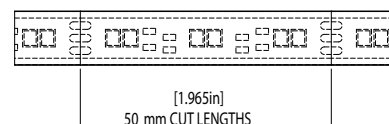

CUT LOCATIONS:
CENTRE OF CONNECTION PADS