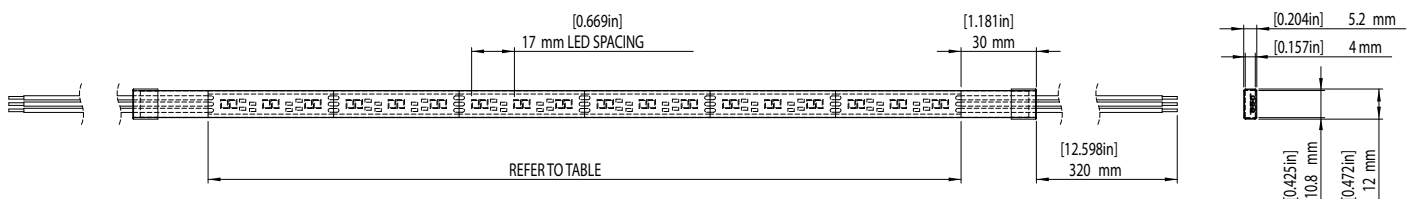

eclipse

ECLIPSE Strip Light - Blue and White

SL100

PART DESCRIPTION	SL100 ECLIPSE STRIP LIGHT
Part Number	60-0489-1000 - ECLIPSE Strip Light SL100 - Blue and White (1m) 60-0489-2500 - ECLIPSE Strip Light SL100 - Blue and White (2.5m) 60-0489-5000 - ECLIPSE Strip Light SL100 - Blue and White (5m)
Available Colors	Blue and White (5000 K)
LED Type/Density	60 Blue LEDs Per Meter / 60 White LEDs Per Meter
Warranty	2 Years
Customer Control Options	On/Off Switch ECLIPSE Command Center
Mechanical Installation	Cut to Length, and Seal the Cut End Before Installation Plug and Play
Electrical Installation	Simple 2 Wire Installation

SUGGESTED MOUNTING BRACKET SPACING

CUT LOCATIONS:
CENTRE OF CONNECTION PADS

EMEA: Info@Lumishore.com | USA: Sales@LumishoreUSA.com

Units 11 & 12, Ashmount Business Park, Upper Fforest Way, Swansea, SA6 8QR | 7137 24th Court East, Sarasota, FL 34243, USA

TECHNICAL	
Supply Voltage Range	12V DC Only (10 - 15V DC)
Max Current Draw Per Meter (12V DC)	0.5A (6W/m)

PHYSICAL	
Ingress Protection	IP68
Cross Section (Strip)	10.8mm x 4.0mm (0.425" x 0.157")
End Cap Dimensions	12.0mm x 5.2mm (0.472" x 0.204")
Lengths Available	1m, 2.5m and 5m 39", 98" and 196" (Cut and Seal)
Construction	Fully Encapsulated and Potted
Mechanical Installation	Cut to Length and Seal before Install. Cut in 50mm Steps. Adhesive Backing and Screw Clips.
Weight	68g (2.4 oz)
UV Resistant	Yes
Salt Spray Tested	Yes
Installation Location	Outdoor / Partially Covered Areas / Indoor