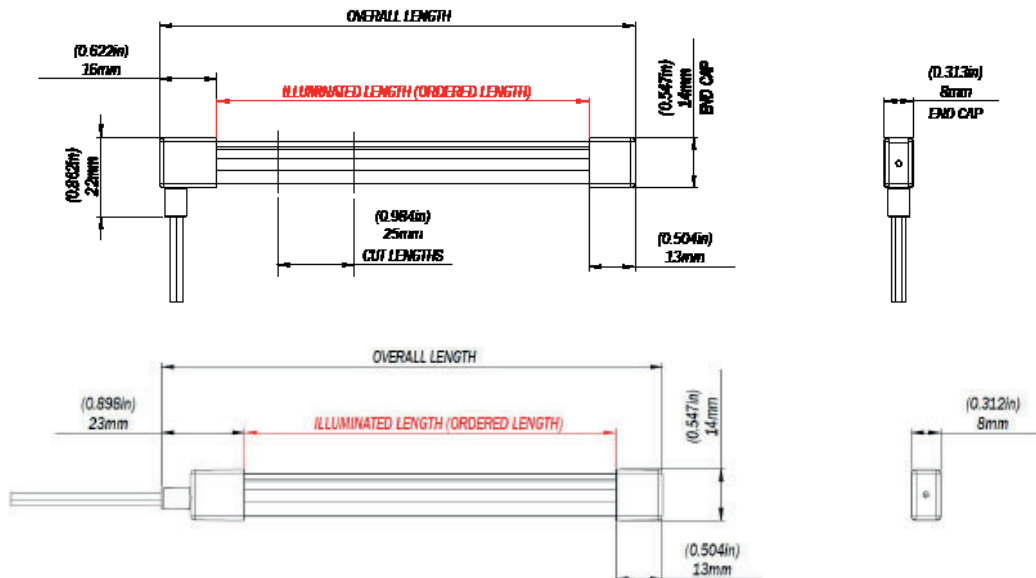

eclipse

ECLIPSE Neon Flex - Blue and White

SNL100

PART DESCRIPTION	SL100 ECLIPSE NEON FLEX
Part Number	60-0513-1000 - ECLIPSE Neon Flex SNL100 - Blue and White (1m) 60-0513-2500 - ECLIPSE Neon Flex SNL100 - Blue and White (2.5m) 60-0513-5000 - ECLIPSE Neon Flex SNL100 - Blue and White (5m)
Available Colors	Blue and White (5000 K)
LED Type/Density	60 Blue LEDs Per Meter / 60 White LEDs Per Meter
Warranty	3 Years
Customer Control Options	On/Off Switch ECLIPSE Command Center
Mechanical Installation	Cut to Length (Seal before Installation) Bottom or Side Cable Entry Option (Fit and Seal Before Installation)
Electrical Installation	Simple 2 Wire Installation

SNL100

NEON FLEX STRIP LIGHT

TECHNICAL	
Supply Voltage Range	12V DC Only (10 - 15V DC)
Max Current Draw Per Meter (12V DC)	0.5A (6W/m)

PHYSICAL	
Ingress Protection	IP68
Illuminated Cross Section	12.0mm x 6.1mm (0.433" x 0.240")
End Cap Dimensions	14.0mm x 8.0mm (0.551" x 0.314")
Lengths Available	1m, 2.5m and 5m 39", 98" and 196" (Cut and Seal)
Construction	Fully Encapsulated and Potted with Spot Free Diffuser
Mechanical Installation	Cut to Length and Seal before Install. Cut in 30mm Steps. Stainless Steel Screw Clips for Mounting.
Weight Per M (yd)	86g (3 oz)
UV Resistant	Yes
Salt Spray Tested	Yes
Installation Location	Outdoor / Partially Covered Areas / Indoor