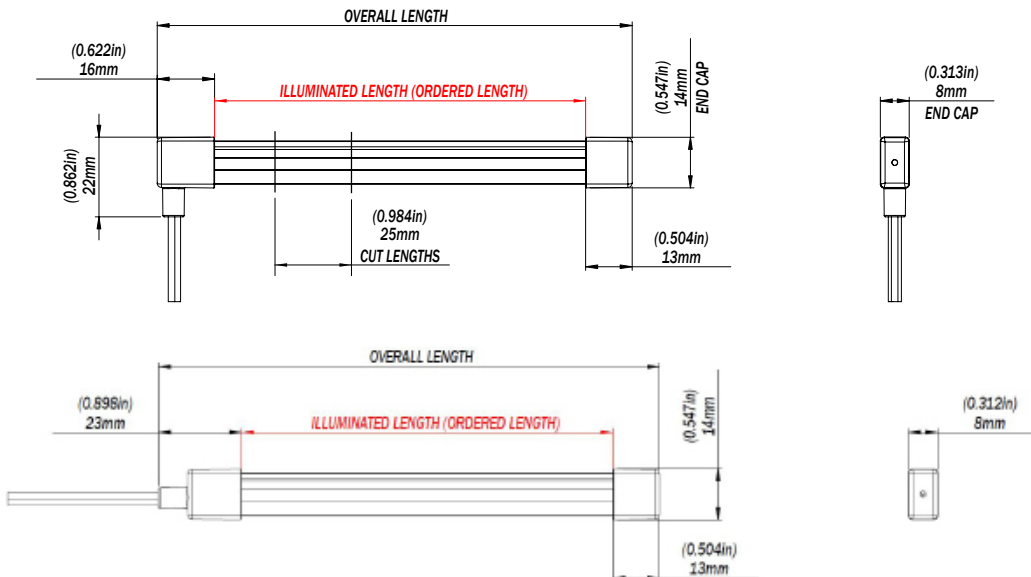

# SNL100

PART DESCRIPTION	SL100 ECLIPSE NEON FLEX
Part Number	60-0513-1000 - ECLIPSE Neon Flex SNL100 - Blue and White (1m) 60-0513-2500 - ECLIPSE Neon Flex SNL100 - Blue and White (2.5m) 60-0513-5000 - ECLIPSE Neon Flex SNL100 - Blue and White (5m)
Available Colors	Blue and White (5000 K)
LED Type/Density	60 Blue LEDs Per Meter / 60 White LEDs Per Meter
Warranty	2 Years
Customer Control Options	On/Off Switch ECLIPSE Command Center
Mechanical Installation	Cut to Length (Seal before Installation) Bottom or Side Cable Entry Option (Fit and Seal Before Installation)
Electrical Installation	Simple 2 Wire Installation

# SNL100

NEON FLEX STRIP LIGHT

**TECHNICAL**

Supply Voltage Range	12V DC Only (10 - 15V DC)
Max Current Draw Per Meter (12V DC)	0.5A (6W/m)

**PHYSICAL**

Ingress Protection	IP68
Illuminated Cross Section	12.0mm x 6.1mm (0.433" x 0.240")
End Cap Dimensions	14.0mm x 8.0mm (0.551" x 0.314")
Lengths Available	1m, 2.5m and 5m 39", 98" and 196" (Cut and Seal)
Construction	Fully Encapsulated and Potted with Spot Free Diffuser
Mechanical Installation	Cut to Length and Seal before Install. Cut in 30mm Steps. Stainless Steel Screw Clips for Mounting.
Weight Per M (yd)	86g (3 oz)
UV Resistant	Yes
Salt Spray Tested	Yes
Installation Location	Outdoor / Partially Covered Areas / Indoor