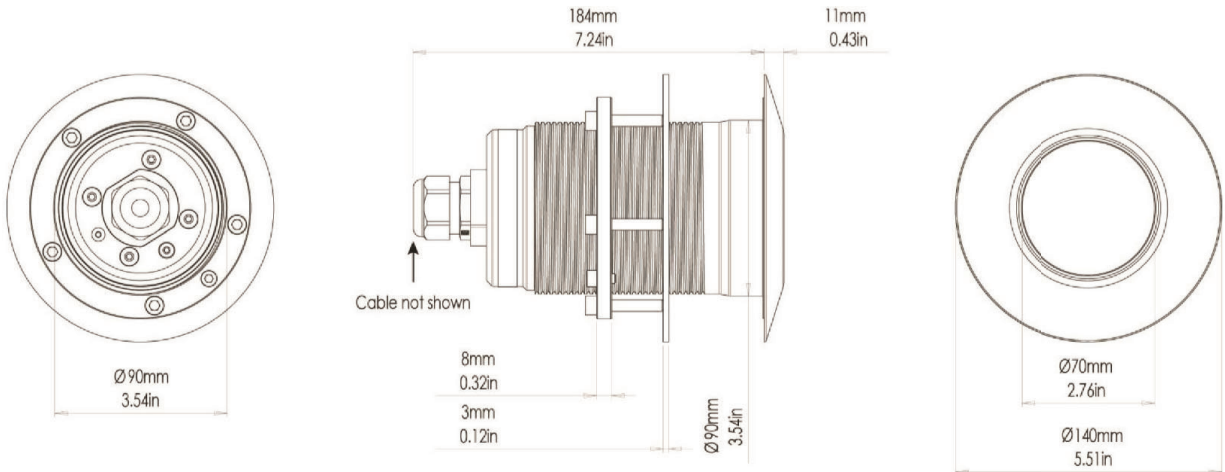

EOS Series - Full Color Change

TIX1604

INTERCHANGEABLE THRU-HULL UNDERWATER LED LIGHT

PART DESCRIPTION	EOS TIX1604 THRU-HULL UNDERWATER LED LIGHT
Part Number	60-0562
Available Colors	Full EOS Color Change (RGBW)
Lumens	39,375
Fixture Lumens (White)	17,500
Number & Type Of LED	White - 36 x 10W, Green - 36 x 3W, Blue - 36 x 3W, Red - 48 x 3W
LED Power - HICOB Array	Yes
Typical LED Life	50,000+ Hours
Warranty	3 Years
User Control Options	Certified MFD Screen EOS-LUX-SUPRA Display WiFi Control from Smart Phone or Connected Device (via MFD or 2204i Wifi)
Electrical Installation	Plug-and-Play Connections
Housing Type	Marine Bronze Body with Borosilicate Glass Lens

EOS Series - Full Color Change

TIX1604

INTERCHANGEABLE THRU-HULL UNDERWATER LED LIGHT

TECHNICAL

Driver	Multi-Channel Internal Driver
Supply Voltage Range	20 - 31 V DC
Max Current Draw 24 V DC Only	6.5 A
Surge Protection	Yes (3,000V)
ATRB (Automatic Thermal Roll-Back)	Yes
Low Voltage Protection	Automatic Voltage Roll-Back Control And Low Voltage Cut Out
Auto Power Control	Yes - Intelligent Multi-Channel Power Management
“Soft Start” Electronics Protection	Yes
Reverse Polarity Protection	Yes
In Rush Current Protection	Yes
Power Line Noise Suppression	Yes
Communications Protocol	Lumi-DMX (DMX 512 and RDMX Compatible)
Electrical Installation	Plug-and-Play Connections
Max Vessel Length	100m (330')

PHYSICAL

Beam Angle	110°
Water Ingress Protection Rating	IP68
Light Face Diameter	140mm (5.51")
Profile (Height) Of Housing	11mm (0.43")
Shaft Length	184mm (7.24")
Housing Type	Marine Bronze Body with Borosilicate Glass Lens
Light Cable Length	3M (9.8') Standard
Hole Cut-Out for Shaft (Hole Cutter Size)	Metric: 92mm Imperial: 3-5/8" (3.625")
Weight	3.1 Kg (6.8 Lbs)
Bonding	Required (Bonding Connection Provided on Light)
Isolation Option	Hull Isolation Sleeves Available For Metal Hull Installation