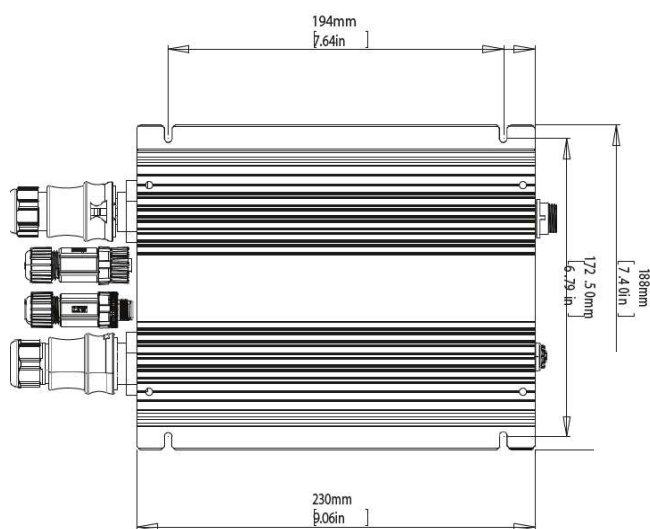

EOS SY Series Integrated AC Driver

SY220 / SY250 / SY300 / SY310

SY WELD-IN UNDERWATER LED LIGHT DRIVER

Available Colors	Full EOS Colour Change (RGBW)
For Use With	SY220 / SY 250 / SY 300 / SY310 EOS Series Lights
Warranty	3 Years*
User Control Options	Lumishore Controller (2203i or 2204i) DMX Controller (3rd Party)

*Subject to commissioning review