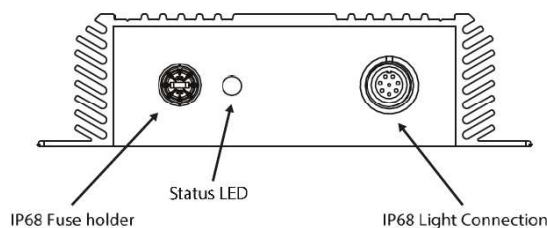

EOS SY Series Integrated AC Driver

SY220 / SY250 / SY300 / SY310

SY WELD-IN UNDERWATER LED LIGHT DRIVER

Available Colors	Full EOS Colour Change (RGBW)
For Use With	SY220 / SY 250 / SY 300 / SY310 EOS Series Lights
Warranty	3 Years*
User Control Options	Lumishore Controller (2203i or 2204i) DMX Controller (3rd Party)

*Subject to commissioning review

EOS SY Series Integrated AC/DC Driver

SY220 / SY250 / SY300 / SY310

SY WELD-IN UNDERWATER LED LIGHT DRIVER

TECHNICAL

Driver	External Driver
Supply Voltage Range	90-240V AC
Max Current Draw (AC)	SY220 - 1.3A SY250 - 1.7A SY300 / 310 - 2.1A
Heat Dissipation	SY220 - 14W SY250 - 19W SY300 / 310 - 24W
Surge Protection	Yes (3,000V)
ATRB (Automatic Thermal Roll-Back)	Yes
Low Voltage Protection	Automatic Voltage Roll-Back Control, and Low Voltage Cut-Out
Auto Power Control	Yes - Intelligent Multi-Channel Power Mgmt
"Soft Start" Electronics Protection	Yes
Reverse Polarity Protection	Yes
In Rush Current Protection	Yes
Power Line Noise Suppression	Yes
Communication Protocol	Lumi-DMX (DMX-512/RDMX Compatible)
No. of DMX Addresses per Driver	5

PHYSICAL

Ingress Protection	IP 68
Weight	2.2Kg
Size - not including connectors (LxWxH)	230mm x 188mm x 50.5mm (9.1" x 7.4" x 2.0")
Max cable length from driver to light	Up to 13m total

LIGHTING SYSTEM FUNCTIONALITY