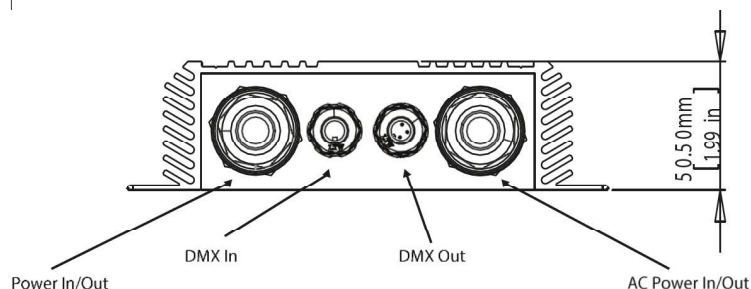

*Subject to commissioning review

EOS SY Series Integrated AC/DC Driver

SY220 / SY250 / SY300 / SY310

SY WELD-IN UNDERWATER LED LIGHT DRIVER

TECHNICAL

Driver	External Driver
Supply Voltage Range	90-240V AC
Max Current Draw (AC)	SY220 - 1.3A SY250 - 1.7A SY300 / 310 - 2.1A
Heat Dissipation	SY220 - 14W SY250 - 19W SY300 / 310 - 24W
Surge Protection	Yes (3,000V)
ATRB (Automatic Thermal Roll-Back)	Yes
Low Voltage Protection	Automatic Voltage Roll-Back Control, and Low Voltage Cut-Out
Auto Power Control	Yes - Intelligent Multi-Channel Power Mgmt
"Soft Start" Electronics Protection	Yes
Reverse Polarity Protection	Yes
In Rush Current Protection	Yes
Power Line Noise Suppression	Yes
Communication Protocol	Lumi-DMX (DMX-512/RDMX Compatible)
No. of DMX Addresses per Driver	5

PHYSICAL

Ingress Protection	IP 68
Weight	2.2Kg
Size - not including connectors (LxWxH)	230mm x 188mm x 50.5mm (9.1" x 7.4" x 2.0")
Max cable length from driver to light	Up to 13m total

LIGHTING SYSTEM FUNCTIONALITY