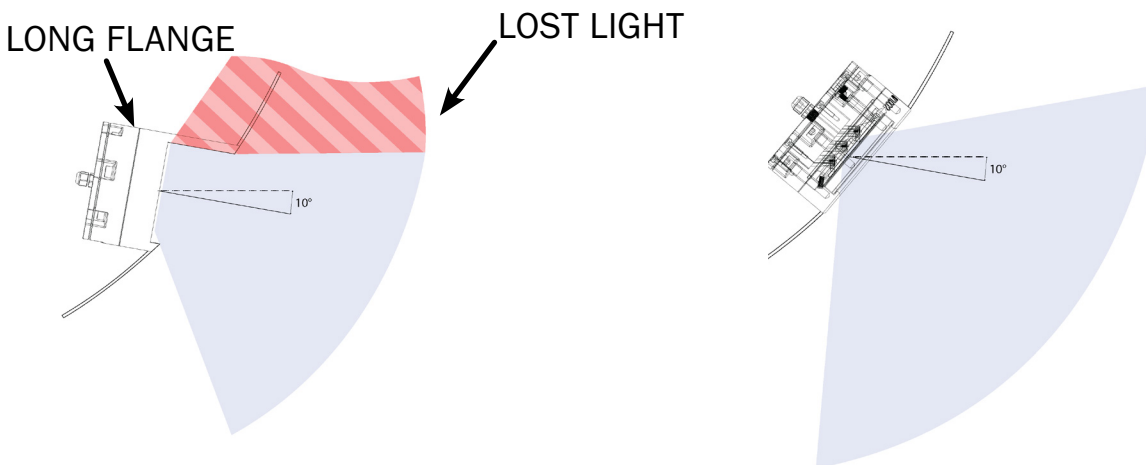

Traditional Weld-in Lights	SY225 Weld-In Lights