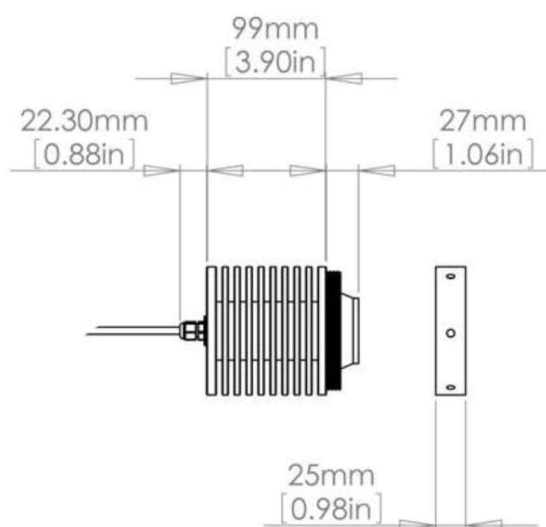

EOS SY Series - Full Color Change

TRX802

SY RETROFIT UNDERWATER LED LIGHT
(FOR UPGRADE OF HID OR OTHER LED THROUGH HULL UNDERWATER LED LIGHTING SYSTEMS)

Part Number	60-0259
Available Colors	Full Color Change (RGBW)
Lumens	18,000
Fixture Lumens (White)	8,000
Number & Type Of LED	White - 24 x 10W, Green - 24 x 3W, Blue - 24 x 3W, Red - 32 x 3W
LED Power - HICOB Array	Yes
Typical LED Life	50,000+ Hours
Warranty	3 Years*
User Control Options	Lumishore Controller (2203i or 2204i) DMX Controller (3rd Party)

* Subject to commissioning review

EOS SY Series - Full Color Change

TRX802

SY RETROFIT UNDERWATER LED LIGHT
(FOR UPGRADE OF HID OR OTHER LED THROUGH HULL UNDERWATER LED LIGHTING)

TECHNICAL

Driver	Multi-Channel External Driver
Supply Voltage Range	90 - 250 V AC (24 V DC option also available)
Max Current Draw (AC)	0.6 A
Surge Protection	Yes (3,000V)
ATRB (Automatic Thermal Roll-Back)	Yes
Low Voltage Protection	Automatic Voltage Roll-Back Control, and Low Voltage Cut-Out
Auto Power Control	Yes - Intelligent Multi-Channel Power Management
“Soft Start” Electronics Protection	Yes
Reverse Polarity Protection	Yes
In Rush Current Protection	Yes
Power Line Noise Suppression	Yes
Communication Protocol	Lumi-DMX (DMX-512, and RDMX Compatible)

PHYSICAL

Beam Angle	110°
Water Ingress Protection Rating	IP68
Light Diameter	110mm (4.33")
Shaft Length	99mm (3.90")
Construction	Light Body: Anodized Aluminum (5083), Adaptor Ring: Stainless Steel (316L)*
Weight	2 Kg
Light Cable Length	3m (9'8") Standard