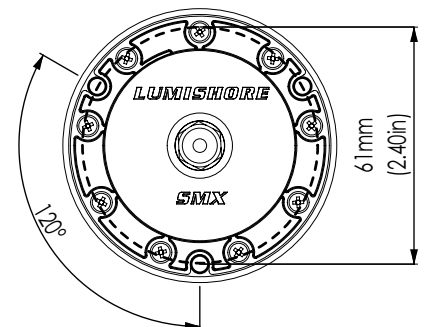

# SMX23

SURFACE MOUNT UNDERWATER LED LIGHT

PART DESCRIPTION	SUPRA SMX23 SURFACE MOUNT UNDERWATER LED LIGHT
Part Number	60-0313
Available Colors	Dual Color (Blue & White)
Lumens	5,625
Fixture Lumens (White)	2,500
Number & Type Of LED	White-9×5W / Blue-12×3W
LED Power - HICOB Array	Yes
Typical LED Life	50,000+ Hours
Warranty	2 Years
User Control Options	On/Off Switch (Third party supplied)
Electrical Installation	Simple 2 Wire Connection
Compact Size	Diameter: 70mm (2.75") Height: 17mm (0.67")

# SMX23

SURFACE MOUNT UNDERWATER LED LIGHT

**TECHNICAL**

Driver	Multi-Channel Internal Driver
Supply Voltage Range (12 V ONLY)	10.5–14.5 V DC
Max Current Draw 12V	2.5 A
Surge Protection	Yes (3,000V)
ATRB (Automatic Thermal Roll-Back)	Yes
Low Voltage Protection	Automatic Voltage Roll-Back Control And Low Voltage Cut Out
Auto Power Control	Yes - Intelligent Multi-Channel Power Management
“Soft Start” Electronics Protection	Yes
Reverse Polarity Protection	Yes
In Rush Current Protection	Yes
Power Line Noise Suppression	Yes
Bonding	Not Required
Electrical Installation	Simple 2 Wire Connection
Max Vessel Length	7.5m (25')

**PHYSICAL**

Beam Angle	90°
Water Ingress Protection Rating	IP68
Light Face Diameter	70mm (2.75")
Profile (Height) Of Housing	17mm (0.67")
Housing Type	Marine Bronze Body with Borosilicate Glass Lens
Light Cable Length	2m (6'6") Standard (Can be extended *)
Hole Cut-Out for Cable (Drill bit size)	Metric: 13.5mm Imperial: 17/32" (0.5313")
Weight	350g (0.77 Lbs)
Mechanical Installation	3 x Marine Bronze Screws (Provided)