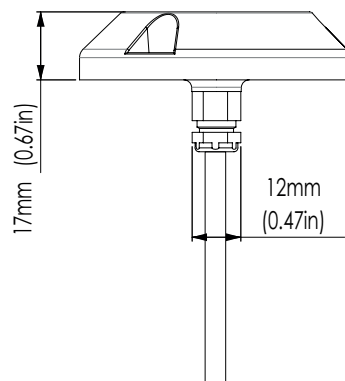

# SMX23

SURFACE MOUNT UNDERWATER LED LIGHT

PART DESCRIPTION	SUPRA SMX23 SURFACE MOUNT UNDERWATER LED LIGHT
Part Number	60-0313
Available Colors	Dual Color (Blue & White)
Lumens	5,625
Fixture Lumens (White)	2,500
Number & Type Of LED	White-9×5W / Blue-12×3W
LED Power - HICOB Array	Yes
Typical LED Life	50,000+ Hours
Warranty	2 Years
User Control Options	On/Off Switch (Third party supplied)
Electrical Installation	Simple 2 Wire Connection
Compact Size	Diameter: 70mm (2.75") Height: 17mm (0.67")

# SMX23

SURFACE MOUNT UNDERWATER LED LIGHT

**TECHNICAL**

Driver	Multi-Channel Internal Driver
Supply Voltage Range (12 V ONLY)	10.5–14.5 V DC
Max Current Draw 12V	2.5 A
Surge Protection	Yes (3,000V)
ATRB (Automatic Thermal Roll-Back)	Yes
Low Voltage Protection	Automatic Voltage Roll-Back Control And Low Voltage Cut Out
Auto Power Control	Yes - Intelligent Multi-Channel Power Management
“Soft Start” Electronics Protection	Yes
Reverse Polarity Protection	Yes
In Rush Current Protection	Yes
Power Line Noise Suppression	Yes
Bonding	Not Required
Electrical Installation	Simple 2 Wire Connection
Max Vessel Length	7.5m (25')

**PHYSICAL**

Beam Angle	90°
Water Ingress Protection Rating	IP68
Light Face Diameter	70mm (2.75")
Profile (Height) Of Housing	17mm (0.67")
Housing Type	Marine Bronze Body with Borosilicate Glass Lens
Light Cable Length	2m (6'6") Standard (Can be extended *)
Hole Cut-Out for Cable (Drill bit size)	Metric: 13.5mm Imperial: 17/32" (0.5313")
Weight	350g (0.77 Lbs)
Mechanical Installation	3 x Marine Bronze Screws (Provided)