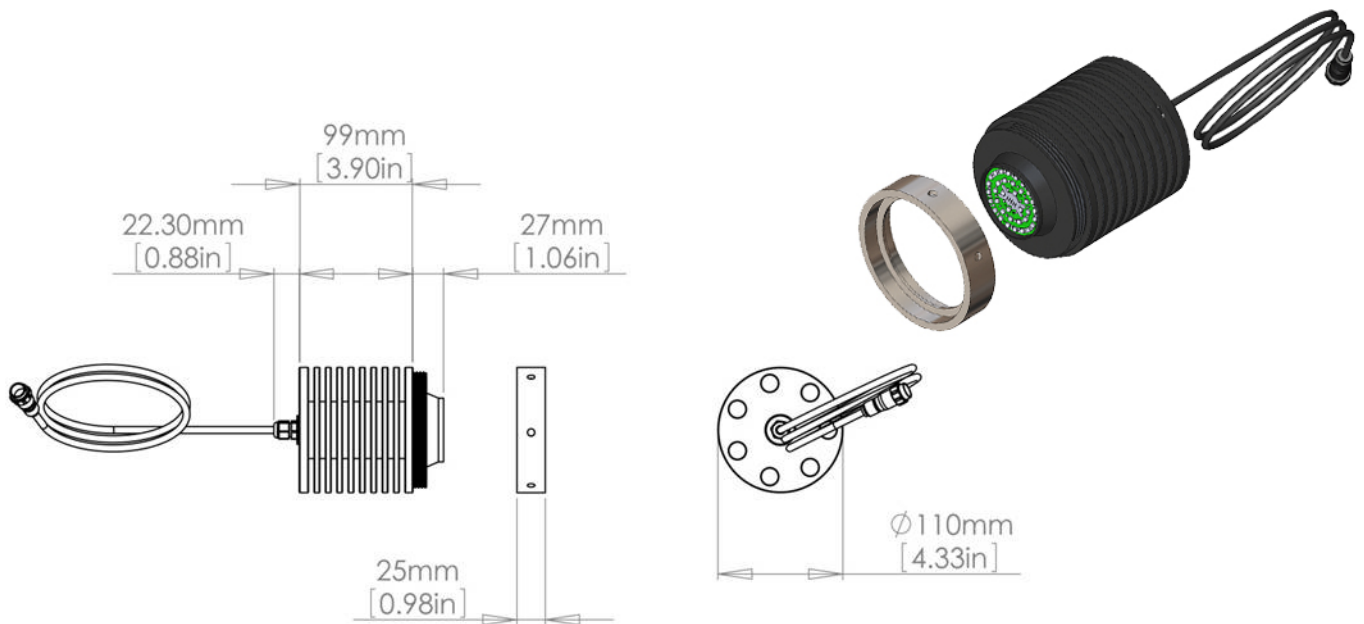

EOS SY Series - Full Color Change

TRX802

SY RETROFIT UNDERWATER LED LIGHT
(FOR UPGRADE OF HID OR OTHER LED THROUGH HULL UNDERWATER LED LIGHTING SYSTEMS)

PART DESCRIPTION	EOS FULL COLOR CHANGE TRX802 SY RETROFIT UNDERWATER LED LIGHT
Part Number	60-0259
Available Colors	Full Color Change (RGBW)
Lumens	18,000
Fixture Lumens (White)	8,000
Number & Type Of LED	White - 24 x 10W, Green - 24 x 3W, Blue - 24 x 3W, Red - 32 x 3W
LED Power - HICOB Array	Yes
Typical LED Life	50,000+ Hours
Warranty	3 Years
User Control Options	EOS STV 2202

EOS SY Series - Full Color Change

TRX802

SY RETROFIT UNDERWATER LED LIGHT

(FOR UPGRADE OF HID OR OTHER LED THROUGH HULL UNDERWATER LED LIGHTING SYSTEMS)

TECHNICAL	
Driver	Multi-Channel External Driver
Supply Voltage Range	90 - 250 V AC (12 or 24 V DC option also available)
Max Current Draw (AC)	0.6 A
Surge Protection	Yes (3,000V)
ATRB (Automatic Thermal Roll-Back)	Yes
Low Voltage Protection	Automatic Voltage Roll-Back Control, and Low Voltage Cut-Out
Auto Power Control	Yes - Intelligent Multi-Channel Power Management
“Soft Start” Electronics Protection	Yes
Reverse Polarity Protection	Yes
In Rush Current Protection	Yes
Power Line Noise Suppression	Yes
Communication Protocol	Lumi-DMX (DMX-512, and RDMX Compatible)

PHYSICAL	
Beam Angle	110°
Water Ingress Protection Rating	IP68
Light Diameter	110mm (4.33")
Shaft Length	99mm (3.90")
Construction	Light Body: Anodized Aluminum (5083), Adaptor Ring: Stainless Steel (316L)
Light Cable Length	3m (9'8") Standard