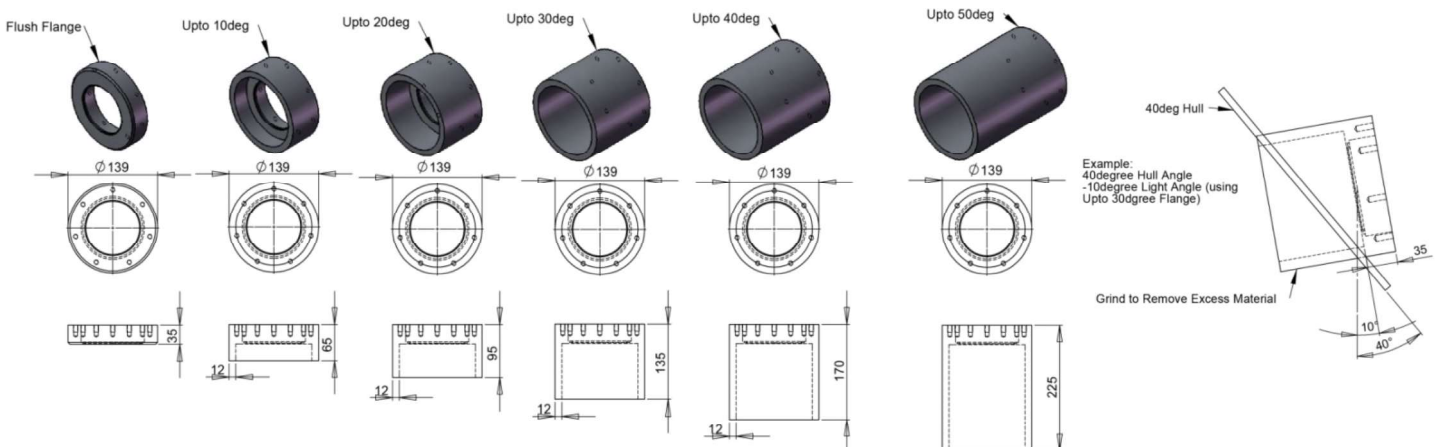

PHYSICAL

Beam Angle	60°/110°
Water Ingress Protection Rating	IP68
Flange Diameter	139mm (5.47")
Flange Angle Options (Degrees)	0° (Flush), 10°, 20°, 30°, 40°, 50°
Flange Material Options	Aluminum (5083L), Stainless Steel (316L)
Light Weight	1.4 Kg
Light Cable Length	1m to 10m (Specified at point of order)
Vessel Length	Up to 50m
Installation Locations	Transom, Side, Bulbous Bow, Water Tank

WEIGHTS	0 DEG	10 DEG	20 DEG	30 DEG	40 DEG	50 DEG
316 SS	2.4 KG	3.4 KG	4.4 KG	5.5 KG	6.9KG	8.8 KG
5083 L	0.8 KG	1.1 KG	1.5 KG	1.9 KG	2.3 KG	3.0 KG

FLANGE ANGLES AND DIMENSIONS

DATA IS SUBJECT TO CHANGE WITHOUT NOTICE