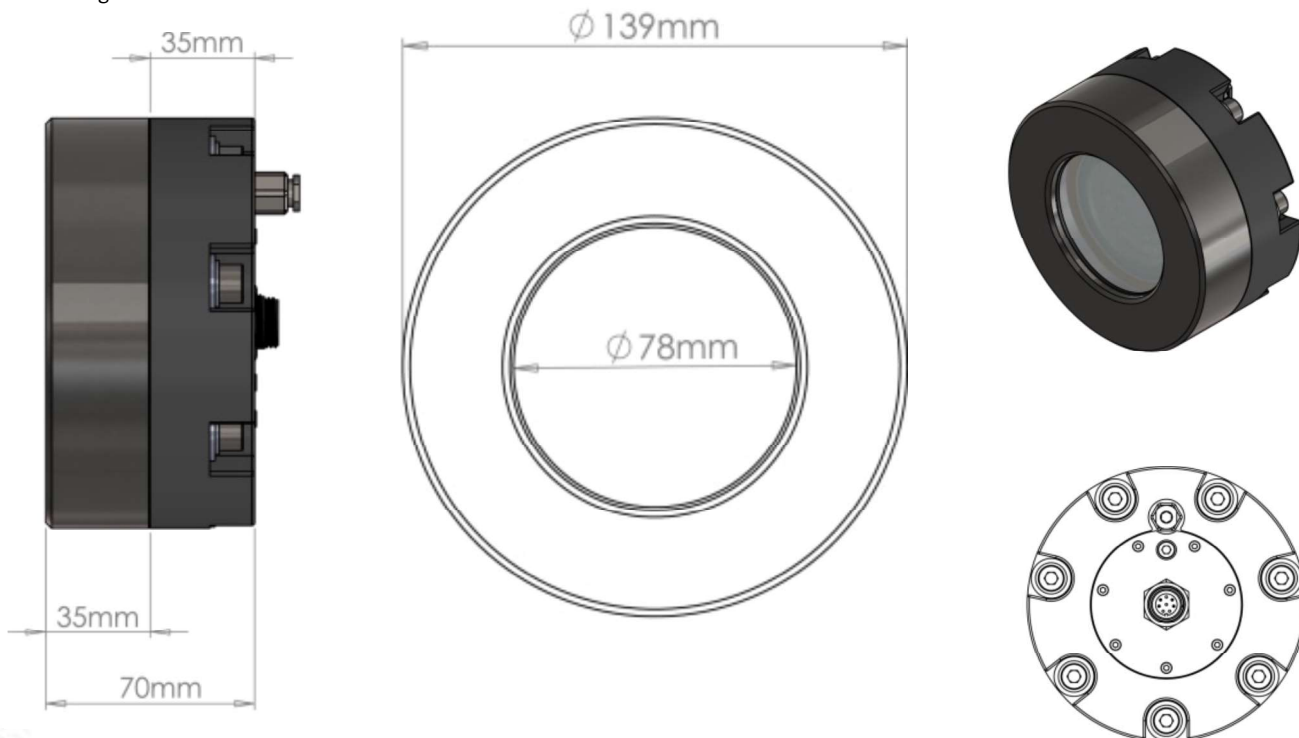

EOS SY Series - Full Color Change
SY220

SY WELD-IN UNDERWATER LED LIGHT

Available Colors	Full Color Change (RGBW)
Lumens	18,900
Fixture Lumens (White)	8,400
Number & Type Of LED	White - 24 x 10W, Green - 24 x 3W, Blue - 24 x 3W, Red - 32 x 3W
LED Power - HICOB Array	Yes
Typical LED Life	50,000+ Hours
Warranty	3 Years*
User Control Options	Lumishore Controller (2203i or 2204i) DMX Controller (3rd Party)

*Subject to commissioning review

EOS SY Series - Full Color Change

SY220

SY WELD-IN UNDERWATER LED LIGHT

TECHNICAL

Driver	Multi-Channel External Driver
Supply Voltage Range	Integrated AC Driver (90-240V AC) 24 V DC option also available
Max Current Draw (AC)	1.2 A
Surge Protection	Yes (3,000V)
ATRB (Automatic Thermal Roll-Back)	Yes
Low Voltage Protection	Automatic Voltage Roll-Back Control, and Low Voltage Cut-Out
Auto Power Control	Yes - Intelligent Multi-Channel Power Mgmt
"Soft Start" Electronics Protection	Yes
Reverse Polarity Protection	Yes
In Rush Current Protection	Yes
Power Line Noise Suppression	Yes
Communication Protocol	Lumi-DMX (DMX-512/RDMX Compatible)

PHYSICAL

Beam Angle	60°/110°
Water Ingress Protection Rating	IP68
Flange Diameter	139mm (5.47")
Flange Angle Options (Degrees)	0° (Flush), 10°, 20°, 30°, 40°, 50°
Flange Material Options	Aluminum (5083L), Stainless Steel (316L)
Light Weight	1.4 Kg
Light Cable Length	1m to 10m (Specified at point of order)
Vessel Length	Up to 50m
Installation Locations	Transom, Side, Bulbous Bow, Water Tank

WEIGHTS	0 DEG	10 DEG	20 DEG	30 DEG	40 DEG	50 DEG
316 SS	2.4 KG	3.4 KG	4.4 KG	5.5 KG	6.9KG	8.8 KG
5083 L	0.8 KG	1.1 KG	1.5 KG	1.9 KG	2.3 KG	3.0 KG

FLANGE ANGLES AND DIMENSIONS

DATA IS SUBJECT TO CHANGE WITHOUT NOTICE