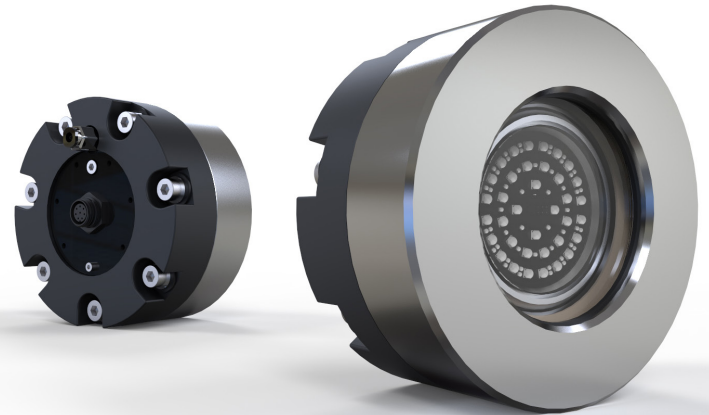

EOS SY Series - Full Color Change

SY220

SY WELD-IN UNDERWATER LED LIGHT

PART DESCRIPTION	SY220 SERIES EOS WELD-IN UNDERWATER LIGHT
Available Colors	Full Color Change (RGBW)
Lumens	18,900
Fixture Lumens (White)	8,400
Number & Type Of LED	White - 24 x 10W, Green - 24 x 3W, Blue - 24 x 3W, Red - 32 x 3W
LED Power - HICOB Array	Yes
Typical LED Life	50,000+ Hours
Warranty	3 Years*
User Control Options	EOS STV 2202

*Subject to commissioning review

EOS SY Series - Full Color Change

SY220

SY WELD-IN UNDERWATER LED LIGHT

TECHNICAL

Driver	Multi-Channel External Driver
Supply Voltage Range	Integrated AC Driver (90-240V AC) 24 VDC option also available
Max Current Draw (AC)	1.2 A
Surge Protection	Yes (3,000V)
ATRB (Automatic Thermal Roll-Back)	Yes
Low Voltage Protection	Automatic Voltage Roll-Back Control, and Low Voltage Cut-Out
Auto Power Control	Yes - Intelligent Multi-Channel Power Mgmt
“Soft Start” Electronics Protection	Yes
Reverse Polarity Protection	Yes
In Rush Current Protection	Yes
Power Line Noise Suppression	Yes
Communication Protocol	Lumi-DMX (DMX-512/RDMX Compatible)

PHYSICAL

Beam Angle	60°/110°
Water Ingress Protection Rating	IP68
Flange Diameter	139mm (5.47")
Flange Angle Options (Degrees)	0° (Flush), 10°, 20°, 30°, 40°, 50°
Flange Material Options	Aluminum (5083L), Stainless Steel (316L)
Light Cable Length	3m (9'8") Standard (Cable can be extended up to 10m from driver - extension cables available)
Vessel Length	Up to 50m
Installation Locations	Transom, Side, Bulbous Bow, Water Tank