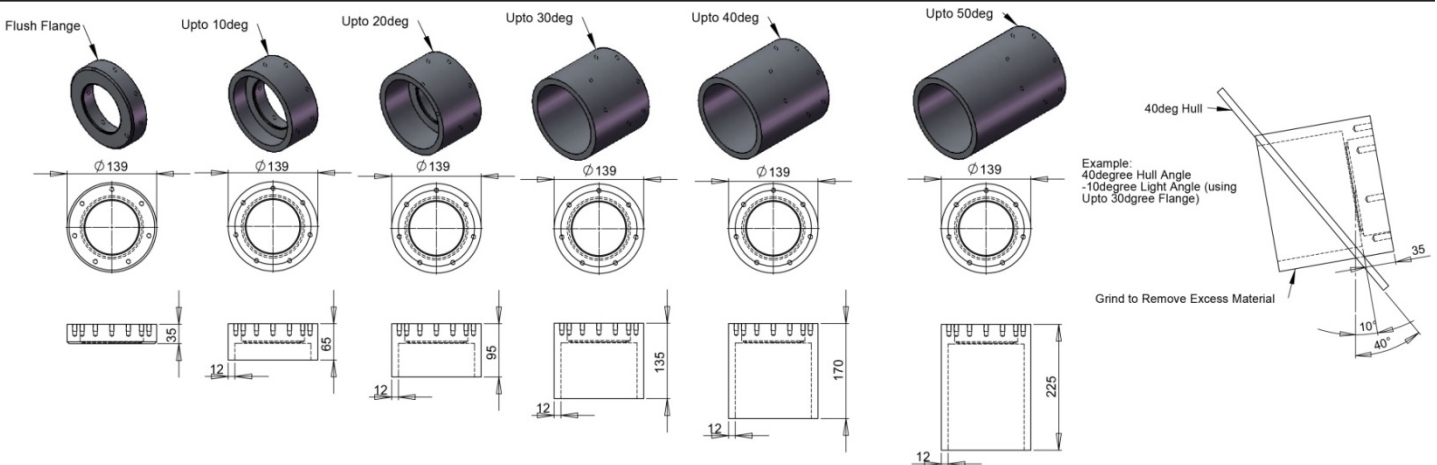

EOS SY Series - Full Color Change

SY220

SY WELD-IN UNDERWATER LED LIGHT

PART DESCRIPTION	SY220 SERIES EOS WELD-IN UNDERWATER LIGHT
Available Colors	Full Color Change (RGBW)
Lumens	18,900
Fixture Lumens (White)	8,400
Number & Type Of LED	White - 24 x 10W, Green - 24 x 3W, Blue - 24 x 3W, Red - 32 x 3W
LED Power - HICOB Array	Yes
Typical LED Life	50,000+ Hours
Warranty	3 Years*
User Control Options	EOS STV 2202

PHYSICAL

Beam Angle	60°/110°
Water Ingress Protection Rating	IP68
Flange Diameter	139mm (5.47")
Flange Angle Options (Degrees)	0° (Flush), 10°, 20°, 30°, 40°, 50°
Flange Material Options	Aluminum (5083L), Stainless Steel (316L)
Light Cable Length	3m (9'8") Standard (Cable can be extended up to 10m from driver - extension cables available)
Vessel Length	Up to 50m
Installation Locations	Transom, Side, Bulbous Bow, Water Tank

FLANGE ANGLES AND DIMENSIONS

DATA IS SUBJECT TO CHANGE WITHOUT NOTICE

LUMISHORE DATA SHEET

EOSSY220.12.11.17