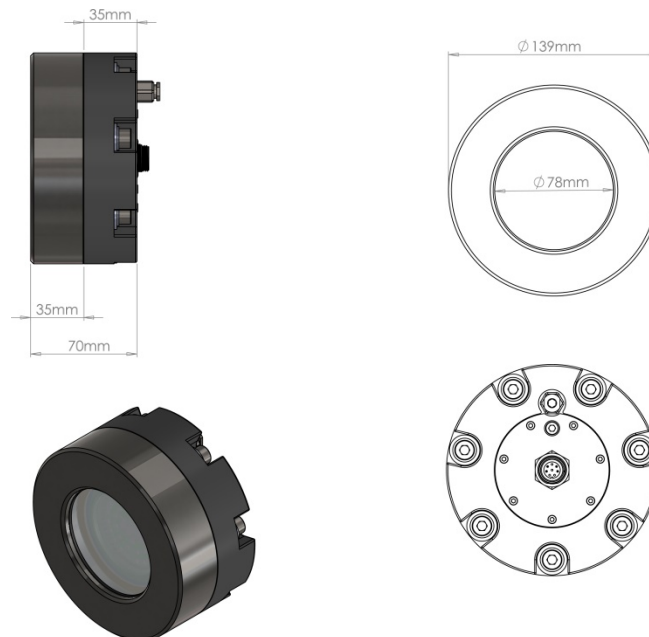

EOS SY Series - Full Color Change

SY220

SY WELD-IN UNDERWATER LED LIGHT

PART DESCRIPTION	SY220 SERIES EOS WELD-IN UNDERWATER LIGHT
Available Colors	Full Color Change (RGBW)
Lumens	18,900
Fixture Lumens (White)	8,400
Number & Type Of LED	White - 24 x 10W, Green - 24 x 3W, Blue - 24 x 3W, Red - 32 x 3W
LED Power - HICOB Array	Yes
Typical LED Life	50,000+ Hours
Warranty	3 Years*
User Control Options	EOS STV 2202

*Subject to commissioning review

EOS SY Series - Full Color Change

SY220

SY WELD-IN UNDERWATER LED LIGHT

TECHNICAL

Driver	Multi-Channel External Driver
Supply Voltage Range	Integrated AC Driver (90-240V AC) 24 VDC option also available
Max Current Draw (AC)	1.2 A
Surge Protection	Yes (3,000V)
ATRB (Automatic Thermal Roll-Back)	Yes
Low Voltage Protection	Automatic Voltage Roll-Back Control, and Low Voltage Cut-Out
Auto Power Control	Yes - Intelligent Multi-Channel Power Mgmt
“Soft Start” Electronics Protection	Yes
Reverse Polarity Protection	Yes
In Rush Current Protection	Yes
Power Line Noise Suppression	Yes
Communication Protocol	Lumi-DMX (DMX-512/RDMX Compatible)

PHYSICAL

Beam Angle	60°/110°
Water Ingress Protection Rating	IP68
Flange Diameter	139mm (5.47")
Flange Angle Options (Degrees)	0° (Flush), 10°, 20°, 30°, 40°, 50°
Flange Material Options	Aluminum (5083L), Stainless Steel (316L)
Light Cable Length	3m (9'8") Standard (Cable can be extended up to 10m from driver - extension cables available)
Vessel Length	Up to 50m
Installation Locations	Transom, Side, Bulbous Bow, Water Tank

FLANGE ANGLES AND DIMENSIONS

DATA IS SUBJECT TO CHANGE WITHOUT NOTICE

LUMISHORE DATA SHEET

EOSSY220.12.11.17