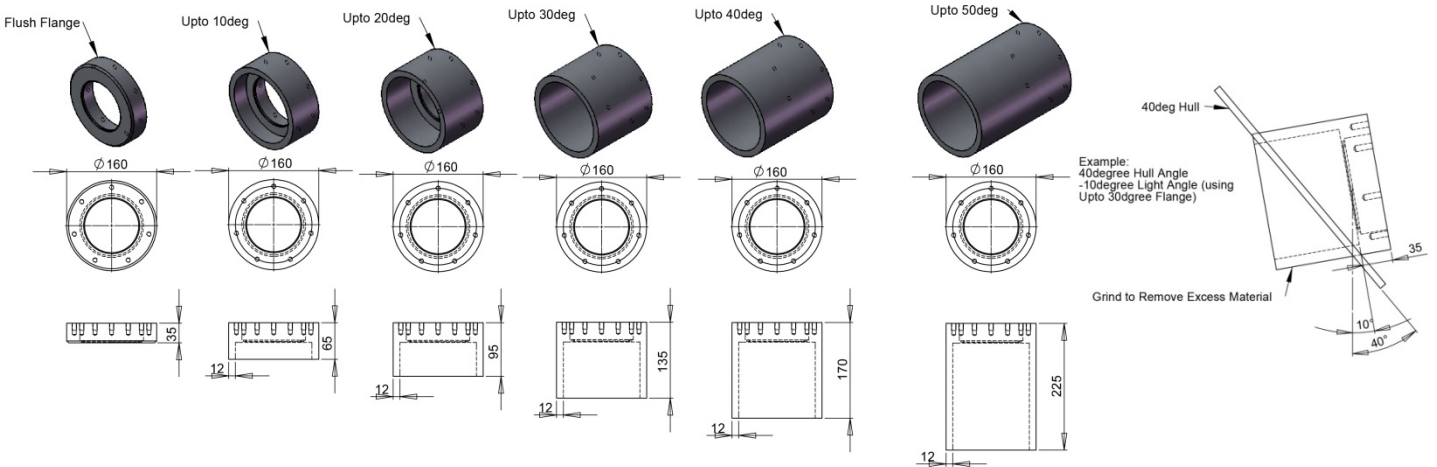

EOS SY Series - Full Color Change

SY250

SY WELD-IN UNDERWATER LED LIGHT

PART DESCRIPTION	SY250 SERIES EOS WELD-IN UNDERWATER LIGHT
Available Colors	Full Color Change (RGBW)
Lumens	27,900
Fixture Lumens (White)	12,400
Number & Type Of LED	White - 36 x 10W, Green - 36 x 3W, Blue - 36 x 3W, Red - 48 x 3W
LED Power - HICOB Array	Yes
Typical LED Life	50,000+ Hours
Warranty	3 Years*
User Control Options	EOS STV 2202

*Subject to commissioning review

EOS SY Series - Full Color Change

SY250

SY WELD-IN UNDERWATER LED LIGHT

TECHNICAL

Driver	Multi-Channel External Driver
Supply Voltage Range	Integrated AC Driver (90-240V AC) 24 VDC option also available
Max Current Draw (AC)	1.4 A
Surge Protection	Yes (3,000V)
ATRB (Automatic Thermal Roll-Back)	Yes
Low Voltage Protection	Automatic Voltage Roll-Back Control, and Low Voltage Cut-Out
Auto Power Control	Yes - Intelligent Multi-Channel Power Mgmt
“Soft Start” Electronics Protection	Yes
Reverse Polarity Protection	Yes
In Rush Current Protection	Yes
Power Line Noise Suppression	Yes
Communication Protocol	Lumi-DMX (DMX-512/RDMX Compatible)

PHYSICAL

Beam Angle	60°/110°
Water Ingress Protection Rating	IP68
Flange Diameter	160mm (6.3")
Flange Angle Options (Degrees)	0° (Flush), 10°, 20°, 30°, 40°, 50°
Flange Material Options	Aluminum (5083L), Stainless Steel (316L)
Light Cable Length	3m (9'8") Standard (Cable can be extended up to 10m from driver - extension cables available)
Vessel Length	25m and above
Installation Locations	Transom, Side, Bulbous Bow, Water Tank

FLANGE ANGLES AND DIMENSIONS

DATA IS SUBJECT TO CHANGE WITHOUT NOTICE

LUMISHORE DATA SHEET

EOSSY250.12.11.17