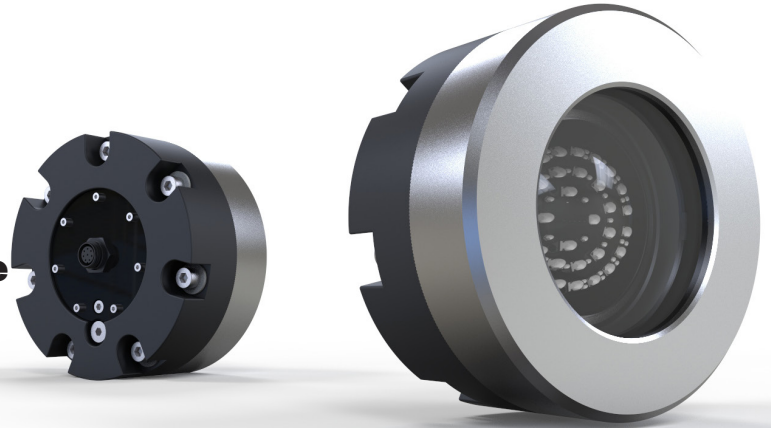

EOS SY Series - Full Color Change

SY250

SY WELD-IN UNDERWATER LED LIGHT

PART DESCRIPTION	SY250 SERIES EOS WELD-IN UNDERWATER LIGHT
Available Colors	Full Color Change (RGBW)
Lumens	27,900
Fixture Lumens (White)	12,400
Number & Type Of LED	White - 36 x 10W, Green - 36 x 3W, Blue - 36 x 3W, Red - 48 x 3W
LED Power - HICOB Array	Yes
Typical LED Life	50,000+ Hours
Warranty	3 Years*
User Control Options	EOS STV 2202

*Subject to commissioning review

EOS SY Series - Full Color Change

SY250

SY WELD-IN UNDERWATER LED LIGHT

TECHNICAL

Driver	Multi-Channel External Driver
Supply Voltage Range	Integrated AC Driver (90-240V AC) 24 VDC option also available
Max Current Draw (AC)	1.4 A
Surge Protection	Yes (3,000V)
ATRB (Automatic Thermal Roll-Back)	Yes
Low Voltage Protection	Automatic Voltage Roll-Back Control, and Low Voltage Cut-Out
Auto Power Control	Yes - Intelligent Multi-Channel Power Mgmt
“Soft Start” Electronics Protection	Yes
Reverse Polarity Protection	Yes
In Rush Current Protection	Yes
Power Line Noise Suppression	Yes
Communication Protocol	Lumi-DMX (DMX-512/RDMX Compatible)

PHYSICAL

Beam Angle	60°/110°
Water Ingress Protection Rating	IP68
Flange Diameter	160mm (6.3")
Flange Angle Options (Degrees)	0° (Flush), 10°, 20°, 30°, 40°, 50°
Flange Material Options	Aluminum (5083L), Stainless Steel (316L)
Light Cable Length	3m (9'8") Standard (Cable can be extended up to 10m from driver - extension cables available)
Vessel Length	25m and above
Installation Locations	Transom, Side, Bulbous Bow, Water Tank