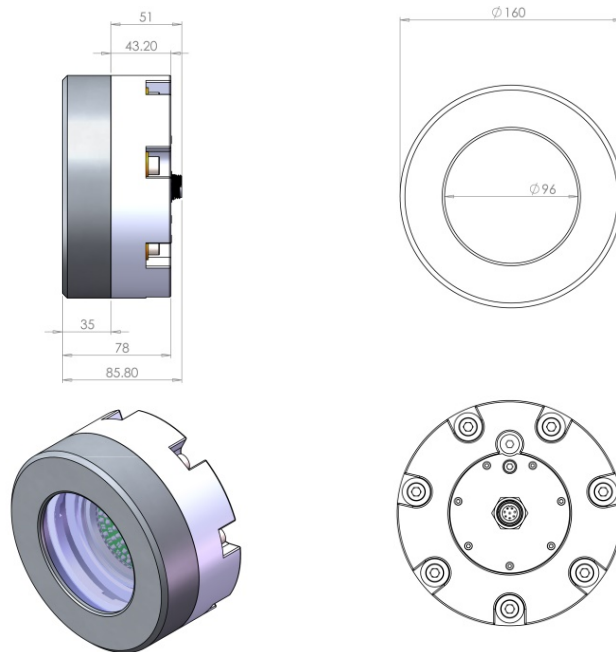

EOS SY Series - Full Color Change

SY250

SY WELD-IN UNDERWATER LED LIGHT

PART DESCRIPTION	SY250 SERIES EOS WELD-IN UNDERWATER LIGHT
Available Colors	Full Color Change (RGBW)
Lumens	27,900
Fixture Lumens (White)	12,400
Number & Type Of LED	White - 36 x 10W, Green - 36 x 3W, Blue - 36 x 3W, Red - 48 x 3W
LED Power - HICOB Array	Yes
Typical LED Life	50,000+ Hours
Warranty	3 Years*
User Control Options	EOS STV 2202

*Subject to commissioning review

EOS SY Series - Full Color Change

SY250

SY WELD-IN UNDERWATER LED LIGHT

TECHNICAL

Driver	Multi-Channel External Driver
Supply Voltage Range	Integrated AC Driver (90-240V AC) 24 VDC option also available
Max Current Draw (AC)	1.4 A
Surge Protection	Yes (3,000V)
ATRB (Automatic Thermal Roll-Back)	Yes
Low Voltage Protection	Automatic Voltage Roll-Back Control, and Low Voltage Cut-Out
Auto Power Control	Yes - Intelligent Multi-Channel Power Mgmt
“Soft Start” Electronics Protection	Yes
Reverse Polarity Protection	Yes
In Rush Current Protection	Yes
Power Line Noise Suppression	Yes
Communication Protocol	Lumi-DMX (DMX-512/RDMX Compatible)

PHYSICAL

Beam Angle	60°/110°
Water Ingress Protection Rating	IP68
Flange Diameter	160mm (6.3")
Flange Angle Options (Degrees)	0° (Flush), 10°, 20°, 30°, 40°, 50°
Flange Material Options	Aluminum (5083L), Stainless Steel (316L)
Light Cable Length	3m (9'8") Standard (Cable can be extended up to 10m from driver - extension cables available)
Vessel Length	25m and above
Installation Locations	Transom, Side, Bulbous Bow, Water Tank

FLANGE ANGLES AND DIMENSIONS

DATA IS SUBJECT TO CHANGE WITHOUT NOTICE

LUMISHORE DATA SHEET

EOSSY250.12.11.17